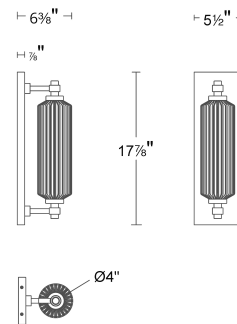

WAC LIGHTING

Portos

Outdoor Sconce 4CCT

Fixture Type: _____
Catalog Number: _____
Project: _____
Location: _____

Model & Size	Color Temp	Finish	LED Watts	LED Lumens	Delivered Lumens
WSW118618 18"	2700K/3000K/3500K/4000K	BK Black	15W	674	572

Example: **WSW118618-BK**

For custom requests please contact customs@wacighting.com

DESCRIPTION

Portos recalls the grace of early modern design, reimagined for today. Light glimmers through the fluted glass surface, radiating warmth and sophistication. Portos adds structure and softness in equal measure, an elegant expression of craftsmanship.

FEATURES

- Built in color temperature adjustability. Switch from 2700K/3000K/3500K/4000K
- Driver concealed within the canopy
- Available in aged brass finish for indoor
- Light engine is factory sealed for maximum protection from the elements
- Weather resistant powder coated finishes
- Driver included
- 5 year warranty

SPECIFICATIONS

Color Temp:	2700K/3000K/3500K/4000K
Input:	120-277V,50/60Hz
CRI	90
Dimming:	ELV: 100-10% , TRIAC: 100-10%
Rated Life:	50,000 Hours
Standards:	ETL, cETL, Title 24 JA8 Compliant, Wet Location Listed
Construction	Aluminum body with ribbed glass diffuser

FINISHES:

LINE DRAWING

WS&WSW118618