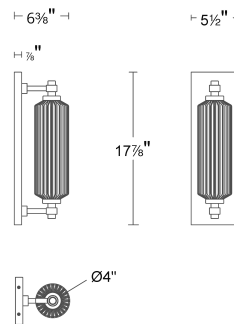

FINISHES:

Aged Brass

LINE DRAWING

WS&WSW118618

WAC LIGHTING

Portos

Wall Sconce 4CCT

Fixture Type: _____
Catalog Number: _____
Project: _____
Location: _____