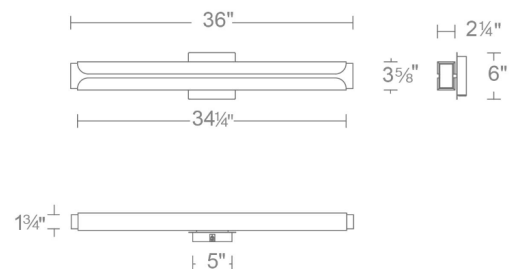

WAC LIGHTING

Bifold

Bath & Wall

Fixture Type: _____
Catalog Number: _____
Project: _____
Location: _____

Model & Size	Color Temp	Finish	LED Watts	LED Lumens	Delivered Lumens
WS108636 36"	3000K	AB Aged Brass BN Brushed Nickel	26.5W	2700	2222

FEATURES

- 3000K(Default)
- Adjustable backplate
- Driver concealed within the canopy
- Driver included
- 5 year warranty

SPECIFICATIONS

Color Temp:	3000K
Input:	120-277V,50/60Hz
CRI	90
Dimming:	ELV: 100-10% , TRIAC: 100-10%
Rated Life:	50,000 Hours
Mounting:	Can be mounted on wall in all orientations
Standards:	ETL, cETL, Title 24 JA8 Compliant, ADA, Damp Location Listed
Construction	Aluminum body with acrylic diffuser

FINISHES:

LINE DRAWING

WS108636