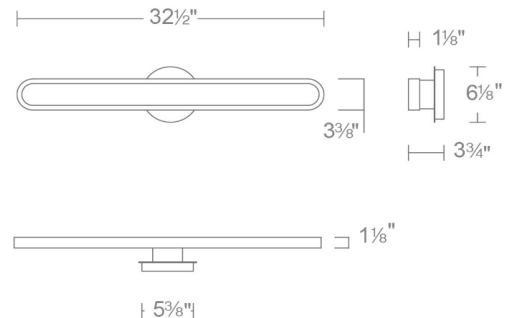

WAC LIGHTING

Serena

Bath & Wall

Fixture Type: _____
Catalog Number: _____
Project: _____
Location: _____

Model & Size	Color Temp	Finish	LED Watts	LED Lumens	Delivered Lumens
WS107633 32.5"	3000K	AB Aged Brass BK Black	26.5W	2700	908

Example: **WS107633-TWA-BK**

For custom requests please contact customs@wacighting.com

DESCRIPTION

Serena captures natural beauty in a refined modern form. An edgelit panel of faux alabaster glows with soft radiance, creating depth and warmth that feels organic and luxurious. Framed by sleek metal, its elongated oval design adds sculptural poise and subtle drama. A simple silhouette, endlessly graceful.

FEATURES

- 3000K(Default)
- Driver concealed within the canopy
- Sconce version available(WS107615)
- Driver included
- 5 year warranty

SPECIFICATIONS

Color Temp:	3000K
Input:	120-277V,50/60Hz
CRI	90
Dimming:	ELV: 100-10% , TRIAC: 100-10%
Rated Life:	50,000 Hours
Mounting:	Can be mounted on wall in all orientations
Standards:	ETL, cETL, ADA, Damp Location Listed
Construction	Aluminum body with faux alabaster

FINISHES:

LINE DRAWING

WS107633