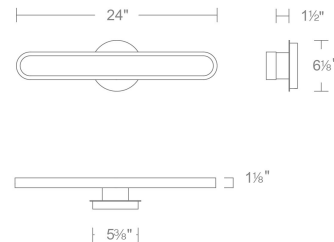

FINISHES:

LINE DRAWING