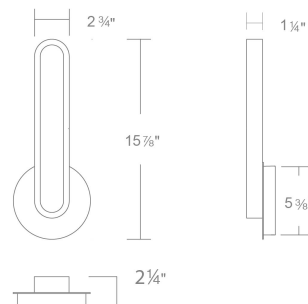

WAC LIGHTING

Serena

Wall Sconce

Fixture Type: _____
Catalog Number: _____
Project: _____
Location: _____

Model & Size	Color Temp	Finish	LED Watts	LED Lumens	Delivered Lumens
WS107615 15"	3000K	AB Aged Brass BK Black	10.2W	960	356

Example: **WS107615-TWA-BK**

For custom requests please contact customs@wacighting.com

DESCRIPTION

Serena captures natural beauty in a refined modern form. An edgelit panel of faux alabaster glows with soft radiance, creating depth and warmth that feels organic and luxurious. Framed by sleek metal, its elongated oval design adds sculptural poise and subtle drama. A simple silhouette, endlessly graceful.

FEATURES

- 3000K(Default)
- Driver concealed within the canopy
- Vanity version available(WS107624/WS107633)
- Driver included
- 5 year warranty

SPECIFICATIONS

Color Temp:	3000K
Input:	120-277V,50/60Hz
CRI	90
Dimming:	ELV: 100-10% , TRIAC: 100-10%
Rated Life:	50,000 Hours
Mounting:	Can be mounted on wall in all orientations
Standards:	ETL, cETL, ADA, Damp Location Listed
Construction	Aluminum body with faux alabaster

FINISHES:

LINE DRAWING

WS107615