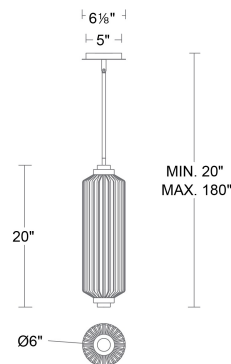

SPECIFICATIONS

Color Temp:	2700K/3000K/3500K/4000K
Input:	120-277V, 50/60Hz
CRI	90
Dimming:	ELV: 100-10% , TRIAC: 100-10%
Rated Life:	50,000 Hours
Standards:	ETL, cETL, Title 24 JA8 Compliant, Wet Location Listed
Construction	Aluminum body with ribbed glass diffuser

FINISHES:

Black

LINE DRAWING

PD&PDW118620