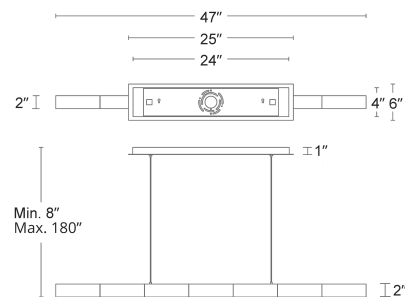

FINISHES:

LINE DRAWING

PD-15547

WAC LIGHTING

Super Star

Linear Pendant 4CCT

Fixture Type: _____
Catalog Number: _____
Project: _____
Location: _____

Model & Size	Color Temp	Finish	LED Watts	LED Lumens	Delivered Lumens
PD-15560 60"	3000K/3500K/4000K/5000K	BK Black BN Brushed Nickel	29.1W	2200	2023