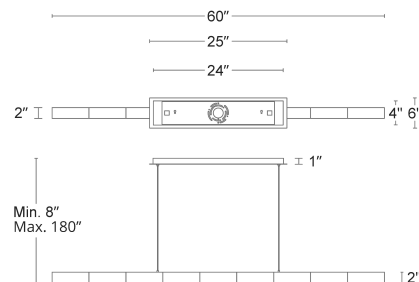

FINISHES:

LINE DRAWING

PD-15560