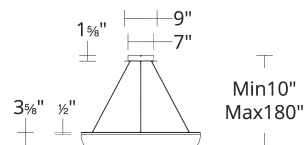

LINE DRAWING