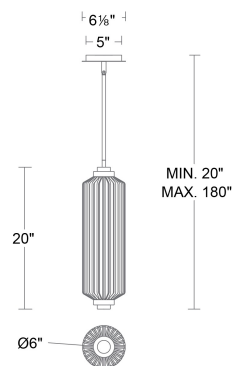

SPECIFICATIONS

Color Temp:	2700K/3000K/3500K/4000K
Input:	120-277V,50/60Hz
CRI	90
Dimming:	ELV: 100-10% , TRIAC: 100-10%
Rated Life:	50,000 Hours
Standards:	ETL, cETL, Title 24 JA8 Compliant, Damp Location Listed
Construction	Aluminum body with ribbed glass diffuser

FINISHES:

Aged Brass

LINE DRAWING

PD&PDW118620