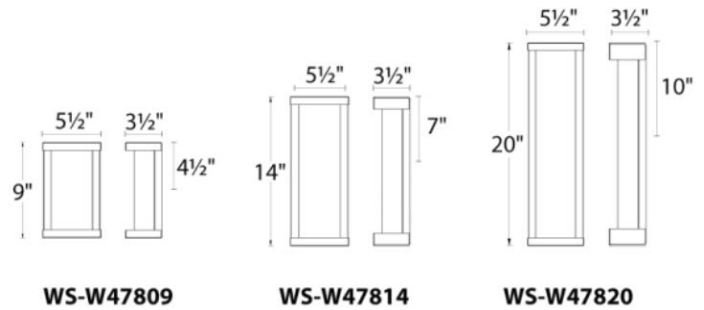

Fixture Type:

Catalog Number:

Project:

Location:

PRODUCT DESCRIPTION

This outdoor sconce adapts to almost any environment with a clean, simple form finished in weather-resistant black or durable stainless steel. Inside, a cutting-edge array of LEDs broadcasts beautiful, energy-efficient light through a extruded acrylic diffuser. Mount it vertically or horizontally.

FEATURES

- Weather-resistant finish
- No transformer or driver needed
- ADA compliant

SPECIFICATIONS

Color Temp: 3000k
CRI: 90
Dimming: 100% - 10% ELV
Rated Life: 81000 hrs
Input: 120V (277V Special Order)
Construction: Aluminum or 316 stainless steel with acrylic diffuser
Finish: Stainless Steel, Black
Standards: ETL & cETL listed, Wet listed, IP65 rated, Title 24

ORDER NUMBER

Model	Wattage	Voltage	LED Lumens	Delivered Lumens	Finish
WS-W47809	9"	13W	1040	411	SS <i>Stainless Steel</i> BK <i>Black</i>
WS-W47814	14"	22W	1644	885	
WS-W47820	20"	34W	2560	1034	

Example: **WS-W47814-SS**

For 277V special order, add an "F" before the finish: **WS-W47814F-BK**