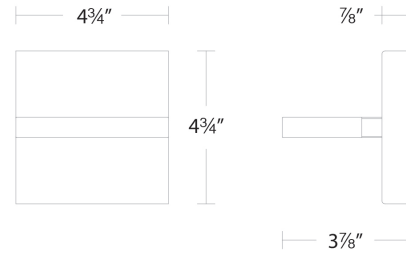

Fixture Type: _____

Catalog Number: _____

Project: _____

Location: _____

Oslo Outdoor Wall Sconce 3000K

Model & Size	Color Temp & CRI	Watt	LED Lumens	Delivered Lumens	Finish
WS-W23105 5"	3000K 90	5W	410	264	AL Brushed Aluminum BK Black WT White

Example: **WS-W23105-AL**

DESCRIPTION

An edge above. Technologist approved.

FEATURES

- Edged lit illumination with etched acrylic diffuser
- Driver concealed within the canopy
- 5 year warranty

SPECIFICATIONS

Color Temp:	3000K
Input:	120/277 VAC, 50/60Hz
CRI:	90
Dimming:	ELV: 100-10%, TRIAC: 100-10%
Rated Life:	54000 Hours
Mounting:	Can be mounted on wall in all orientations
Standards:	ETL, cETL, IP65, Title 24: 2019 Wet Location Listed
Construction:	Aluminum body, acrylic diffuser

FINISHES

LINE DRAWING

WS-W23105