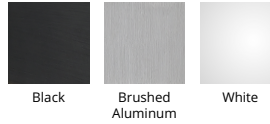

FINISHES

LINE DRAWING