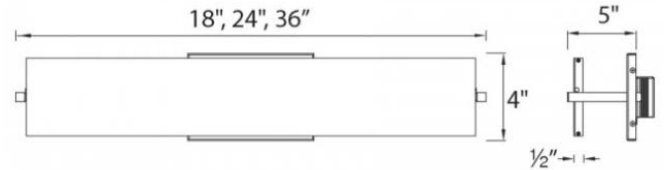

Fixture Type:

Catalog Number:

Project:

Location:

PRODUCT DESCRIPTION

Ultra-thin edge-lit led panels provide a downward task light free of any hot spots as well as an upward ambient illumination. Even better, the design can be rotated around to provide direct or indirect illumination as the needs arise when installed in a bath.

FEATURES

- Ultra-thin light-extraction panel and edge-lit acrylic diffuser
- Adjust rotating panel for indirect, up, down or task lighting
- Can be mounted vertically or horizontally
- 2" x 1.38" x 1.02" transformer installs within junction box