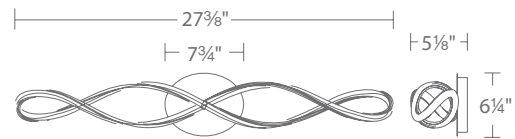

SPECIFICATIONS

Construction: Aluminum body with acrylic diffuser

Input: 120V-277V

Dimming: 100% - 10% ELV /0-10V / Triac

Light Source: High output LED

Finish: Chrome (CH)

Standards: ETL/cETL, Damp location listed, JA8-2016 Title 24

Compliant

WS-47828