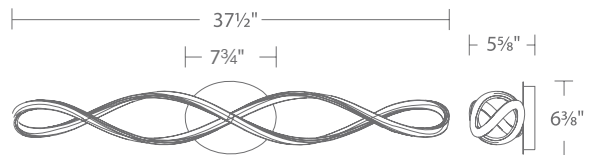

WS-47838

ORDER NUMBER

Model	Size	Watt	LED Lumens	Delivered Lumens	Finish
WS-47828	28"	20W	1565	1174	CH Chrome
WS-47838	38"	28W	2183	1637	

Example: **WS-47838-CH**

dweLED.com
Phone (800) 526.2588
Fax (800) 526.2585

Headquarters/Eastern Distribution Center
44 Harbor Park Drive
Port Washington, NY 11050

Central Distribution Center
1600 Distribution Ct
Lithia Springs, GA 30122

Western Distribution Center
1750 Archibald Avenue
Ontario, CA 91760