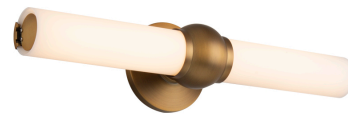

Fixture Type: _____

Catalog Number: _____

Project: _____

Location: _____

Juliet Wall Sconce 3000K

Model & Size	Color Temp & CRI	Finish	Watt	LED Lumens	Delivered Lumens	Title 24
WS-35020 20"	3000K 90	AB Aged Brass	27W	2059	1439	YES
	3000K 90	BN Brushed Nickel	27W	2059	1439	YES
	3000K 90	CH Chrome	27W	2059	1439	YES

Example: **WS-35020-AB**

DESCRIPTION

Elegant diffuse illumination. Pairs well with round, oval, or rectangular mirrors.

FEATURES

- ACLED driverless technology
- 5 Year warranty

SPECIFICATIONS

Color Temp:	3000K
Input:	120 VAC, 50/60Hz
CRI:	90
Dimming:	ELV: 100-10%
Rated Life:	50000 Hours
Mounting:	Can be mounted on wall in all orientations
Standards:	ETL, cETL, Title 24: 2019 Damp Location Listed
Construction:	Aluminum hardware with glass diffuser

FINISHES

Aged Brass Brushed Nickel Chrome

LINE DRAWING

Fixture Type: _____

Catalog Number: _____

Project: _____

Location: _____

Juliet