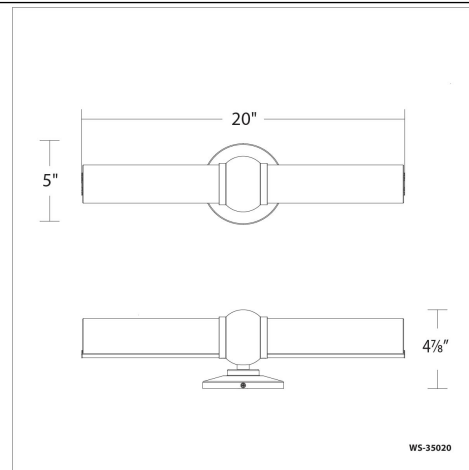

Fixture Type: _____

Catalog Number: _____

Project: _____

Location: _____

Juliet Wall Sconce 3000K

Model & Size	Color Temp & CRI	Finish	Watt	LED Lumens	Delivered Lumens	Title 24
WS-35020 20"	3000K 90	AB Aged Brass	27W	2059	1439	YES
	3000K 90	BN Brushed Nickel	27W	2059	1439	YES
	3000K 90	CH Chrome	27W	2059	1439	YES

FINISHES

Aged Brass Brushed Nickel Chrome

LINE DRAWING

Fixture Type: _____

Catalog Number: _____

Project: _____

Location: _____

Juliet