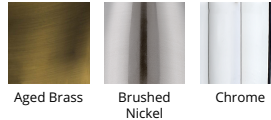

Example: **WS-35020-AB**

DESCRIPTION

Elegant diffuse illumination. Pairs well with round, oval, or rectangular mirrors.

FEATURES

- ACLED driverless technology
- 5 Year warranty

SPECIFICATIONS

Color Temp:	3000K
Input:	120 VAC, 50/60Hz
CRI:	90
Dimming:	ELV: 100-10%
Rated Life:	50000 Hours
Mounting:	Can be mounted on wall in all orientations
Standards:	ETL, cETL, Title 24: 2019 Damp Location Listed
Construction:	Aluminum hardware with glass diffuser

FINISHES

Aged Brass Brushed Nickel Chrome

LINE DRAWING

Fixture Type: _____

Catalog Number: _____

Project: _____

Location: _____

Juliet

Example: **WS-35027-AB**

DESCRIPTION

Elegant diffuse illumination. Pairs well with round, oval, or rectangular mirrors.

FEATURES

- ACLED driverless technology
- 5 Year warranty

SPECIFICATIONS

Color Temp:	3000K
Input:	120 VAC, 50/60Hz
CRI:	90
Dimming:	ELV: 100-10%
Rated Life:	50000 Hours
Mounting:	Can be mounted on wall in all orientations
Standards:	ETL, cETL, Title 24: 2019 Damp Location Listed
Construction:	Aluminum hardware with glass diffuser

FINISHES

Aged Brass Brushed Nickel Chrome

LINE DRAWING