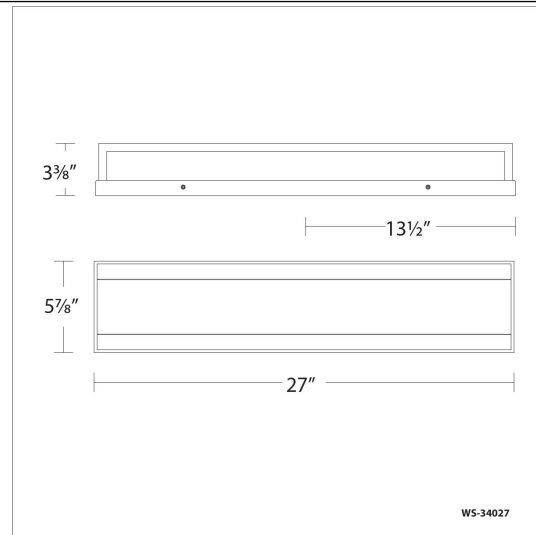

Fixture Type: _____

Catalog Number: _____

Project: _____

Location: _____

Repose

Wall Sconce 3000K

Model & Size	Color Temp & CRI	Finish	Watt	LED Lumens	Delivered Lumens	Title 24
WS-34027 27"	3500K 90	AL Aluminum	22W	1493	1356	YES

Example: **WS-34027-AL**

DESCRIPTION

Elaborate and embossed. Powerful illumination with enchanting sparkle and charm.

FEATURES

- 5 Year warranty

SPECIFICATIONS

Color Temp:	3500K
Input:	120-277 VAC, 50/60Hz
CRI:	90
Dimming:	ELV: 100-10%, 0-10V: 100-5%, TRIAC: 100-5%
Rated Life:	50000 Hours
Mounting:	Can be mounted on wall in all orientations
Standards:	ETL, cETL, Title 24: 2019 Damp Location Listed
Construction:	Aluminum hardware with acrylic diffuser

FINISHES

LINE DRAWING