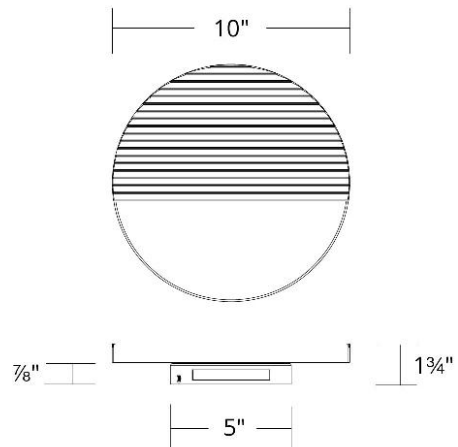

WAC LIGHTING

Crescent

Wall Sconce 4CCT

Fixture Type: _____

Catalog Number: _____

Project: _____

Location: _____

Model & Size	Color Temp	Finish	LED Watts	LED Lumens	Delivered Lumens
WS-25410 10"	2700K	AB Aged Brass	11 W	532	416
	3000K		11 W	532	416
	3500K		11 W	532	416
	4000K		11 W	532	416

SPECIFICATIONS

Color Temp:	3500K,4000K,2700K,3000K
Input:	120 VAC,50/60Hz
CRI:	90
Dimming:	ELV: 100-10% ,TRIAC: 100-5%
Rated Life:	50000 Hours
Mounting:	Can be mounted on wall vertically or upside down
Standards:	ETL, cETL,Title 24 JA8 Compliant Damp Location Listed
Construction:	Aluminum body with ribbed acrylic diffuser

FINISHES:

Aged Brass

LINE DRAWING:

WS-25410