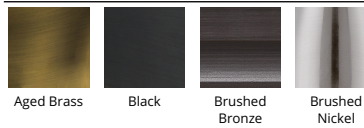

SPECIFICATIONS

| | |
|----------------------|---|
| Color Temp: | 2700K |
| Input: | 120 VAC, 50/60Hz |
| CRI: | 90 |
| Dimming: | ELV: 100-10% |
| Rated Life: | 54000 Hours |
| Mounting: | Can be mounted on ceiling or wall in all orientations |
| Standards: | ETL, cETL, Title 24: 2019, Title 24: Dry Location Listed |
| Construction: | Aluminum hardware with fabric diffuser and etched glass, Aluminum body, fabric diffuser |

REPLACEMENT PARTS

- RPL-SHA-13107-01 - 7" shade
- RPL-GLA-13107-01 - Bottom glass
- RPL-GLA-13107-02 - Outer glass
- RPL-SHA-13107-02 - 7" shade for BK finish

FINISHES

LINE DRAWING

WS-13107

Fixture Type: _____