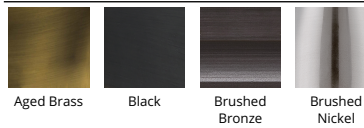

FINISHES

LINE DRAWING