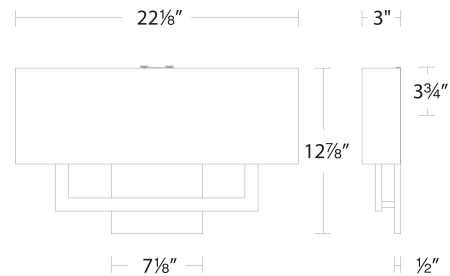

REPLACEMENT PARTS

- RPL-SHA-13122-01 - 22" shade
- RPL-GLA-13122-01 - Bottom glass
- RPL-GLA-13122-02 - Outer glass
- RPL-SHA-13122-02 - 22" shade for BK finish

FINISHES

LINE DRAWING

WS-13122