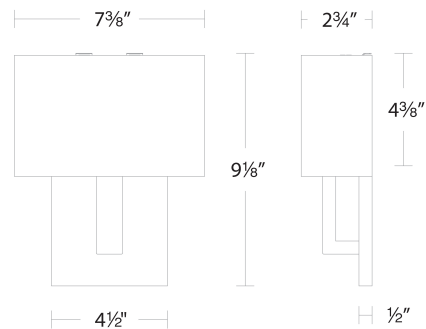

REPLACEMENT PARTS

- RPL-SHA-13107-01 - 7" shade
- RPL-GLA-13107-01 - Bottom glass
- RPL-GLA-13107-02 - Outer glass
- RPL-SHA-13107-02 - 7" shade for BK finish

FINISHES

LINE DRAWING

WS-13107

Fixture Type: _____