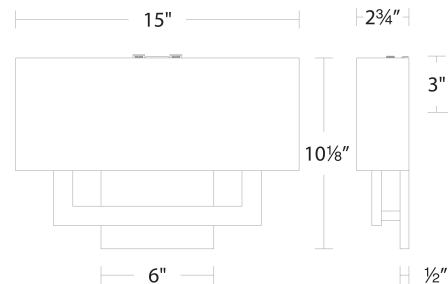

REPLACEMENT PARTS

- RPL-SHA-13115-01 - 15" shade
- RPL-GLA-13115-01 - Bottom glass
- RPL-GLA-13115-02 - Outer glass
- RPL-SHA-13115-02 - 15" shade for BK finish

FINISHES

LINE DRAWING

WS-13115

Fixture Type: _____