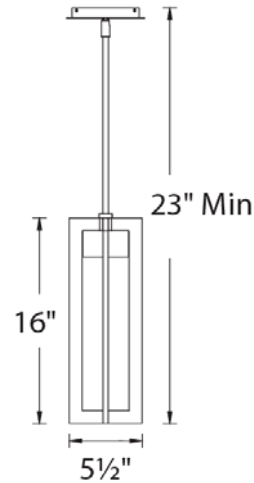

Fixture Type:

Catalog Number:

Project:

Location: