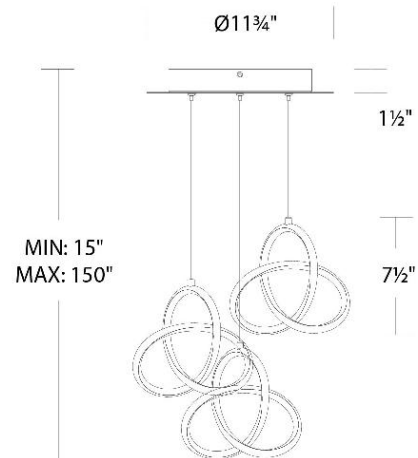

FINISHES:

LINE DRAWING: