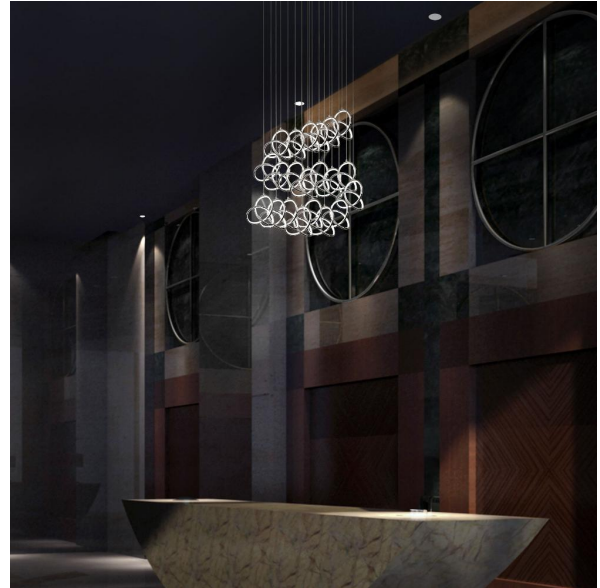

Fixture Type: _____

Catalog Number: _____

Project: _____

Location: _____

Vornado

Round Multi Light 3000K

Model & Size	Color Temp & CRI	Watt	Lumens	Finish
PD-84921R 7" - 21 Lights	3000K 90	321 W	17513 20316	BK Black CH Chrome

Example: **PD-84921R-CH**

For custom requests please contact customs@wacighting.com

DESCRIPTION

Twisted. A roller coaster-inspired lighting design, this masterpiece of artistry and light is crafted from single pieces that loop in and around themselves, creating dramatic strips of energy-efficient LED light.

FEATURES

- Omnidirectional diffused illumination
- Hand-crafted, asymmetric & seamless construction, variation expected
- Low profile, adjustable powered aircraft cables for an ultra-clean look
- Driver concealed within the canopy

SPECIFICATIONS

Color Temp:	3000K
Input:	120/277V, 50/60Hz
CRI:	90
Dimming:	ELV: 100-10% , TRIAC: 100-5%
Rated Life:	50000 Hours
Standards:	ETL, cETL Damp Location Listed
Construction:	Aluminum body with silicon diffuser

FINISHES:

LINE DRAWING: