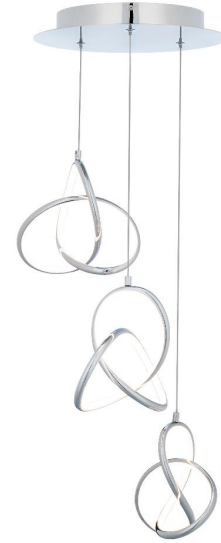

Vornado

Round Multi Light 3000K

Model & Size	Color Temp & CRI	Watt	Lumens	Finish
PD-84909R 7" - 9" Lights	3000K 90	138 W	7505 8707	BK Black CH Chrome

Example: **PD-84909R-CH**

For custom requests please contact customs@wacighting.com

DESCRIPTION

Twisted. A roller coaster-inspired lighting design, this masterpiece of artistry and light is crafted from single pieces that loop in and around themselves, creating dramatic strips of energy-efficient LED light.

FEATURES

- Omnidirectional diffused illumination
- Hand-crafted, asymmetric & seamless construction, variation expected
- Low profile, adjustable powered aircraft cables for an ultra-clean look
- Driver concealed within the canopy

SPECIFICATIONS

Color Temp:	3000K
Input:	120/277V, 50/60Hz
CRI:	90
Dimming:	ELV: 100-10% , TRIAC: 100-5%
Rated Life:	50000 Hours
Standards:	ETL, cETL Damp Location Listed
Construction:	Aluminum body with silicon diffuser

Fixture Type: _____

Catalog Number: _____

Project: _____

Location: _____