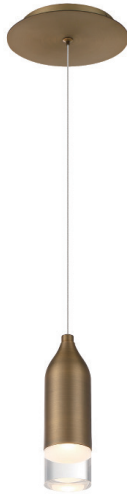

ACTION - Mini LED Pendant

PD-76908

dweLED

by WAC Lighting

Fixture Type:

Catalog Number:

Project: _____

Location: _____

PRODUCT DESCRIPTION

Drops of liquid metal, alone or in multiples for a futuristic look.

FEATURES

- Retro style metal housing with die-cast etched acrylic diffuser
- Thin powered aircraft cables provide an ultra-clean look
- 2.76" x 1.26" x 1.18" universal voltage driver (120V - 277V)
- Color Temperature: 3000K
- CRI: 90
- Rated Life: 50,000 hours
- Title 24 option available for special order (driver installs within the canopy)
- Can be mounted on a sloped ceiling

SPECIFICATIONS

Construction: Aluminum with acrylic diffuser

Input: 120V - 277V

Dimming: 100% - 10% ELV

Light Source: High output LED

Finish: Chrome (CH), Aged Brass (AB), Black (BK)

Standards: ETL/cETL, Damp location listed

PD-76908

ORDER NUMBER

Model	Size	Watt	LED Lumens	Delivered Lumens	Finish
PD-76908	8"	8W	674	573	CH Chrome AB Aged Brass BK Black

Example: **PD-76908-AB**

For Title 24 option, add "T24" before the finish: **PD-76908-T24-AB**