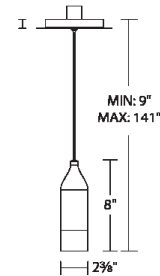

PRODUCT DESCRIPTION

Drops of liquid metal, alone or in multiples for a futuristic look.

FEATURES

- Retro style metal housing with die-cast etched acrylic diffuser
- Thin powered aircraft cables provide an ultra-clean look
- 2.76" x 1.26" x 1.18" universal voltage driver (120V - 277V)
- Color Temperature: 3000K
- CRI: 90
- Rated Life: 50,000 hours
- Title 24 option available for special order (driver installs within the canopy)
- Can be mounted on a sloped ceiling

SPECIFICATIONS

Construction: Aluminum with acrylic diffuser

Input: 120V - 277V

Dimming: 100% - 10% ELV

Light Source: High output LED

Finish: Chrome (CH), Aged Brass (AB), Black (BK)

Standards: ETL/cETL, Damp location listed

PD-76908

ORDER NUMBER

Model	Size	Watt	LED Lumens	Delivered Lumens	Finish
PD-76908	8"	8W	674	573	CH Chrome AB Aged Brass BK Black

Example: **PD-76908-AB**

For Title 24 option, add "T24" before the finish: **PD-76908-T24-AB**