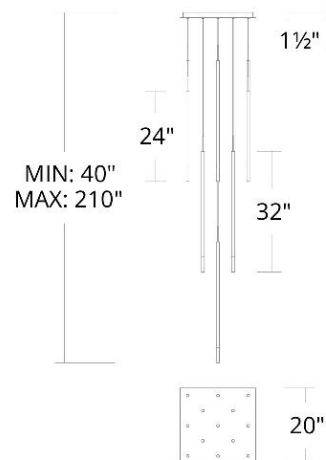

REPLACEMENT PARTS

RPL-GLA-69424 - Acrylic Diffuser

FINISHES:

Black

LINE DRAWING:

PD-69413S

Fixture Type: _____

Catalog Number: _____