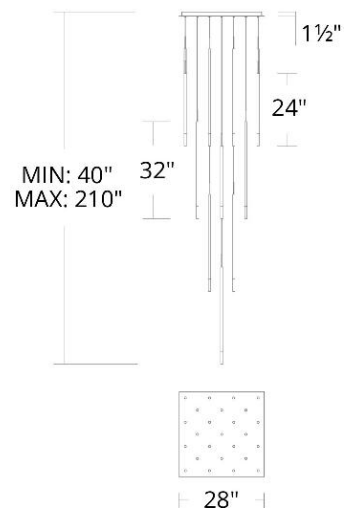

REPLACEMENT PARTS

RPL-GLA-69424 - Acrylic Diffuser

FINISHES:

Black

LINE DRAWING:

PD-69425S

Fixture Type: _____

Catalog Number: _____