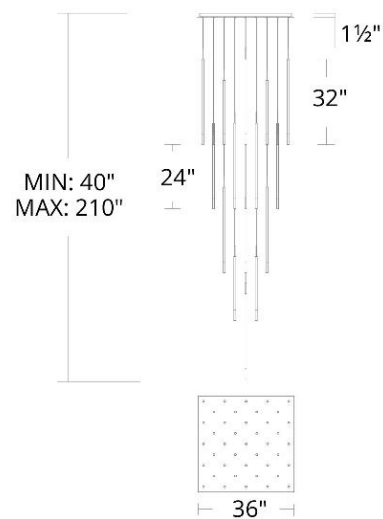

REPLACEMENT PARTS

RPL-GLA-69424 - Acrylic Diffuser

FINISHES:

Black

LINE DRAWING:

PD-69441S