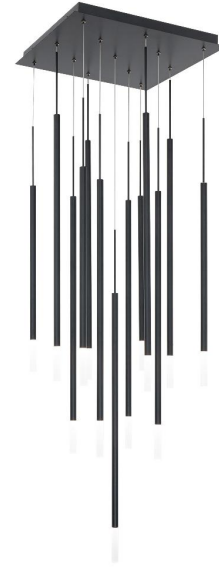

Fixture Type: _____

Catalog Number: _____

Project: _____

Location: _____

Viggo

Square Multi Light 4CCT

Model & Size	Color Temp & CRI	Watt	Lumens	Finish
PD-69441S 32" - 41 Lights	2 700K/3000K/3500K/4000K 90	150 W	4017	BK Black

Example: **PD-69441S-BK**

For custom requests please contact customs@wacighting.com

DESCRIPTION

Wisp of light. This sleek and refined pendant is tipped with an acrylic diffuser, casting diffused illumination while emphasizing its minimalist style.

FEATURES

- Low profile, adjustable powered aircraft cables for an ultra-clean look
- Built in color temperature adjustability. Switch from 2700K/3000K/3500K/4000K
- Driver concealed within the canopy

SPECIFICATIONS

Color Temp:	2700K/3000K/3500K/4000K
Input:	120/277V,50/60Hz
CRI:	90
Dimming:	ELV: 100-10% ,TRIAC: 100-5%
Rated Life:	50000 Hours
Standards:	ETL, cETL Damp Location Listed
Construction:	Aluminum body with etched acrylic diffuser

REPLACEMENT PARTS

RPL-GLA-69424 - Acrylic Diffuser