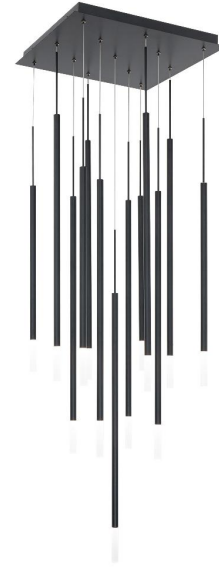

REPLACEMENT PARTS

RPL-GLA-69424 - Acrylic Diffuser

FINISHES:

Black

LINE DRAWING:

PD-69413S

Fixture Type: _____

Catalog Number: _____

FEATURES

- Low profile, adjustable powered aircraft cables for an ultra-clean look
- Built in color temperature adjustability. Switch from 2700K/3000K/3500K/4000K
- Driver concealed within the canopy

SPECIFICATIONS

REPLACEMENT PARTS

RPL-GLA-69424 - Acrylic Diffuser

FINISHES:

Black

LINE DRAWING:

PD-69425S

Fixture Type: _____

Catalog Number: _____