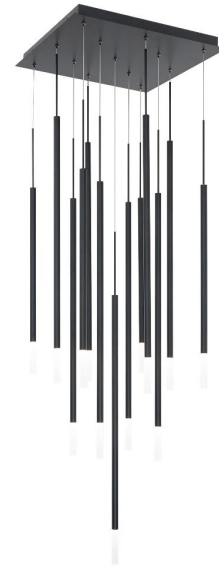

Example: **PD-69413S-BK**

For custom requests please contact customs@wacighting.com

DESCRIPTION

Wisp of light. This sleek and refined pendant is tipped with an acrylic diffuser, casting diffused illumination while emphasizing its minimalistic style.

FEATURES

- Low profile, adjustable powered aircraft cables for an ultra-clean look
- Built in color temperature adjustability. Switch from 2700K/3000K/3500K/4000K
- Driver concealed within the canopy

SPECIFICATIONS

REPLACEMENT PARTS

RPL-GLA-69424 - Acrylic Diffuser

FINISHES:

Black

LINE DRAWING:

PD-69413S

Fixture Type: _____

Catalog Number: _____