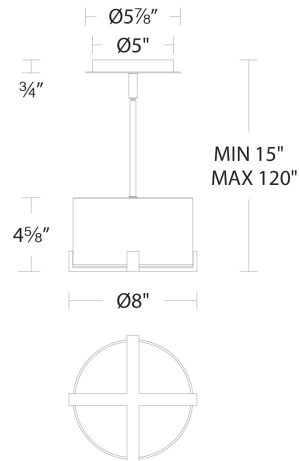

REPLACEMENT PARTS

- RPL-GLA-69108 - Glass
- RPL-RODIN06-886-BK - Rod
- RPL-RODIN06-886-BN - Rod
- RPL-RODIN12-886-BK - Rod
- RPL-RODIN12-886-BN - Rod

FINISHES

LINE DRAWING

PD-69108