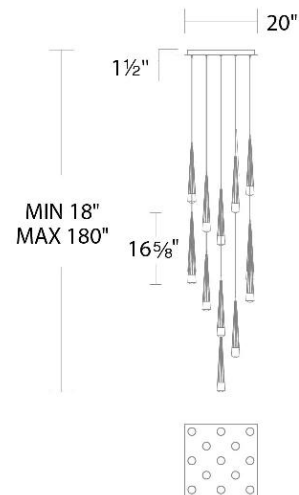

FINISHES:

LINE DRAWING: