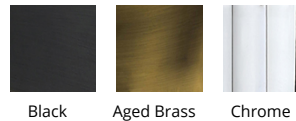

FINISHES:

LINE DRAWING: