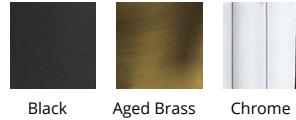

FINISHES:

LINE DRAWING: