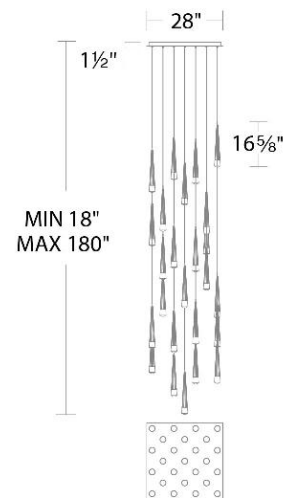

FINISHES:

LINE DRAWING: