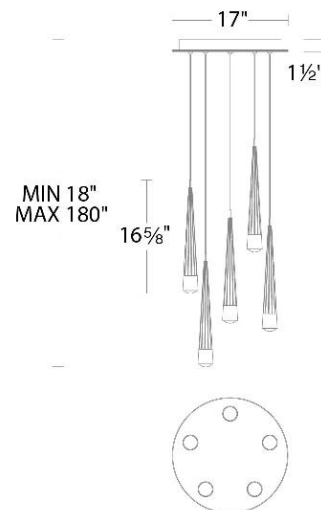

LINE DRAWING: