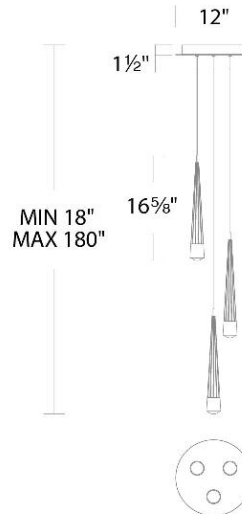

LINE DRAWING: