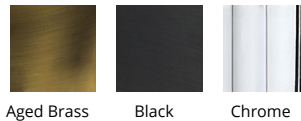

FINISHES:

Aged Brass   Black   Chrome

LINE DRAWING: