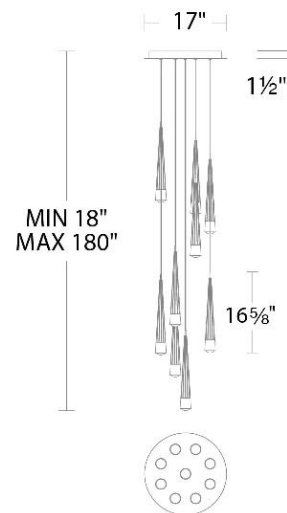

Fixture Type: _____

Catalog Number: _____

Project: _____

Location: _____

Quill

Round Multi Light 4CCT

Model & Size	Color Temp & CRI	Watt	Lumens	Finish
PD-59403R 16" - 3 Lights	2 700K/3000K/3500K/4000K 90	24 W	1558	AB Aged Brass BK Black CH Chrome

FINISHES:

Aged Brass Black Chrome

LINE DRAWING:

PD-59409R

Fixture Type: _____

Catalog Number: _____

Project: _____

Location: _____