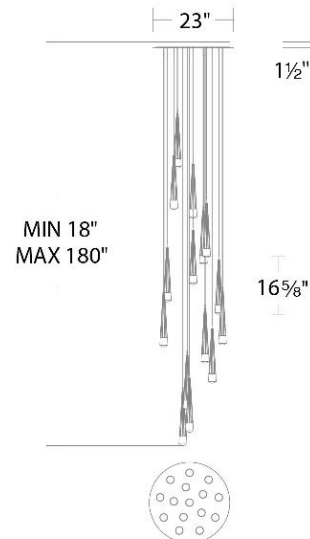

Fixture Type: _____

Catalog Number: _____

Project: _____

Location: _____

Quill

Round Multi Light 4CCT

Model & Size	Color Temp & CRI	Watt	Lumens	Finish
PD-59403R 16" - 3 Lights	2 700K/3000K/3500K/4000K 90	24 W	1558	AB Aged Brass BK Black CH Chrome

SPECIFICATIONS

Color Temp:	2700K/3000K/3500K/4000K
Input:	120/277V,50/60Hz
CRI:	90
Dimming:	ELV: 100-10% ,TRIAC: 100-5%
Rated Life:	50000 Hours
Standards:	ETL, cETL Damp Location Listed
Construction:	Aluminum Hardware with Glass body

FINISHES:

Aged Brass Black Chrome

LINE DRAWING:

PD-59415R

Fixture Type: _____

Catalog Number: _____

Project: _____

Location: _____