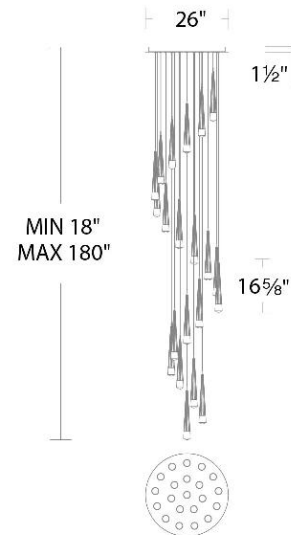

Quill

Round Multi Light 4CCT

Model & Size	Color Temp & CRI	Watt	Lumens	Finish
PD-59421R 16" - 21 Lights	2 700K/3000K/3500K/4000K 90	168 W	10905	AB Aged Brass BK Black CH Chrome

Example: **PD-59421R-CH**

For custom requests please contact customs@wacighting.com

DESCRIPTION

Precisely lined. V-groove flared glass radiates a prismatic glow. Staggered elements create a sense of motion, heightening the drama of this statement piece.

FEATURES

- V cut glass diffuser
- Low profile, adjustable powered aircraft cables for an ultra-clean look
- Built in color temperature adjustability. Switch from 2700K/3000K/3500K/4000K
- NEC CODE (314.24) requires that ceiling outlet boxes in the U.S. support up to 50 lbs.
- This fixture in the 21 light format exceeds 50 lbs. and must be installed adequately on the ceiling with weight distributed evenly on the mounting backplate.
- Driver concealed within the canopy

SPECIFICATIONS

Color Temp:	2700K/3000K/3500K/4000K
Input:	120/277V,50/60Hz
CRI:	90
Dimming:	ELV: 100-10% , TRIAC: 100-5%
Rated Life:	50000 Hours
Standards:	ETL, cETL Damp Location Listed
Construction:	Aluminum Hardware with Glass body

FINISHES:

Aged Brass Black Chrome

LINE DRAWING:

PD-59421R