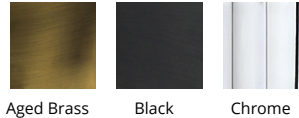

FINISHES:

Aged Brass   Black   Chrome

LINE DRAWING: