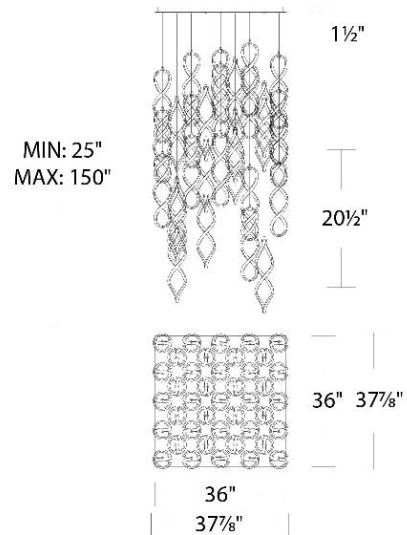

DESCRIPTION

Showers of light. Delicate bands of soft LED illumination weave playfully in a downward flowing motion from its geometric canopy above.

FEATURES

- Omnidirectional diffused illumination
- Low profile, adjustable powered aircraft cables for an ultra-clean look
- Built in color temperature adjustability. Switch from 2700K/3000K/3500K/4000K
- NEC CODE (314.24) requires that ceiling outlet boxes in the U.S. support up to 50 lbs.
- This fixture in the 25 & 41 light format exceeds 50 lbs. and must be installed adequately on the ceiling with weight distributed evenly on the mounting backplate.
- Driver concealed within the canopy

SPECIFICATIONS

Color Temp:	2700K/3000K/3500K/4000K
Input:	120-277V,50/60Hz
CRI:	90
Dimming:	ELV: 100-10% , 0-10V: 100-5%,TRIAC: 100-5%
Rated Life:	50000 Hours
Standards:	ETL, cETL Damp Location Listed
Construction:	Aluminum body, silicone diffuser

FINISHES:

LINE DRAWING:

PD-47841S