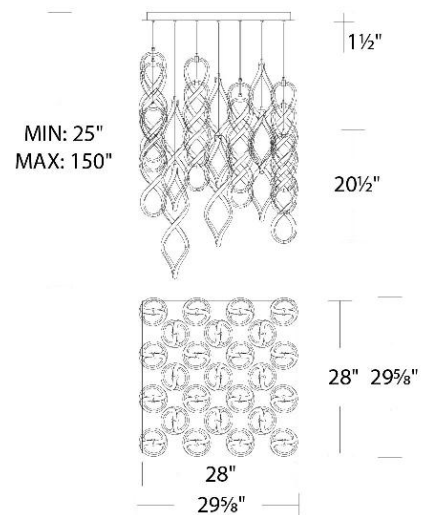

LINE DRAWING: