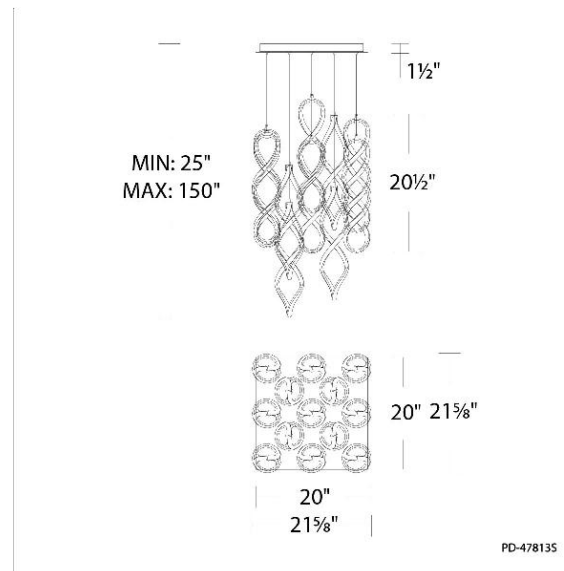

FINISHES:

LINE DRAWING: