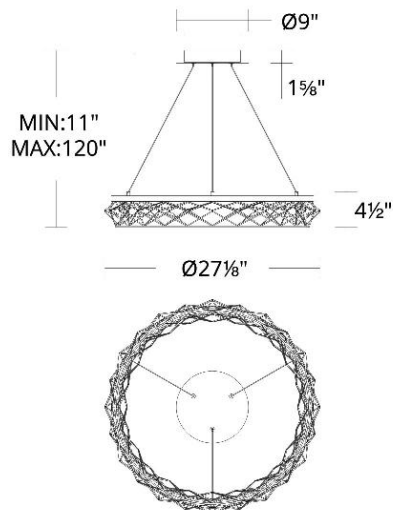

WAC LIGHTING

Lacey

Pendant 3000K

Fixture Type: _____

Catalog Number: _____

Project: _____

Location: _____

Model & Size	Color Temp	Finish	LED Watts	LED Lumens	Delivered Lumens
PD-45427 27"	3000K	BK/GO Black/Gold	54 W	5148	1596

Example: **PD-45427-BK/GO**

For custom requests please contact customs@wacighting.com

DESCRIPTION

Elegance edged in gold mesh. This chandelier is a true revelation.

FEATURES

- Downward illumination
- Low profile, adjustable powered aircraft cables for an ultra-clean look
- May be mounted on a sloped ceiling
- Spin-on round canopy with minimal hardware
- Driver concealed within the canopy

FINISHES:

Black/Gold

LINE DRAWING:

PD-45427