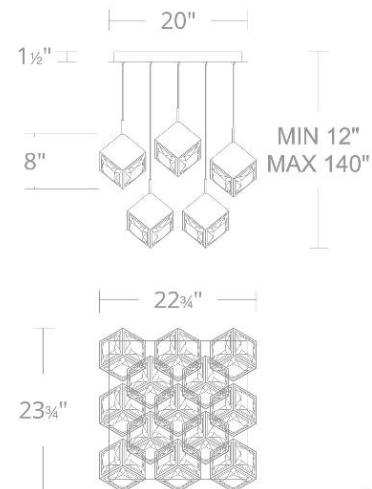

Fixture Type: _____

Catalog Number: _____

Project: _____

Location: _____

Ice Cube

Square Multi Light 4CCT

| Model & Size | Color Temp & CRI | Watt | Lumens | Finish |
|--------------------------|--------------------------------|------|--------|---------------------------|
| PD-29313S 8" - 13 Lights | 2 700K/3000K/3500K/4000K 90 | 93 W | 4970 | AB Aged Brass BK Black |

Example: **PD-29313S-BK**

For custom requests please contact customs@wacighting.com

DESCRIPTION

Faceted like a hand-cut jewel, adding a dash of chic to a room's ensemble.

FEATURES

- K9 crystal
- Low profile, adjustable powered aircraft cables for an ultra-clean look
- Built in color temperature adjustability. Switch from 2700K/3000K/3500K/4000K
- NEC CODE (314.24) requires that ceiling outlet boxes in the U.S. support up to 50 lbs.
- This fixture in the 13, 25, & 41 light format exceeds 50 lbs. and must be installed adequately on the ceiling with weight distributed evenly on the mounting backplate.
- Driver concealed within the canopy

SPECIFICATIONS

| | |
|---------------|--|
| Color Temp: | 2700K/3000K/3500K/4000K |
| Input: | 120-277V,50/60Hz |
| CRI: | 90 |
| Dimming: | ELV: 100-10% , 0-10V: 100-5%,TRIAC: 100-5% |
| Rated Life: | 50000 Hours |
| Standards: | ETL, cETL Damp Location Listed |
| Construction: | Steel frame with K9 crystal diffuser |

FINISHES:

LINE DRAWING:

PD-29313S

Fixture Type: _____

Catalog Number: _____

Project: _____

Location: _____

Ice Cube