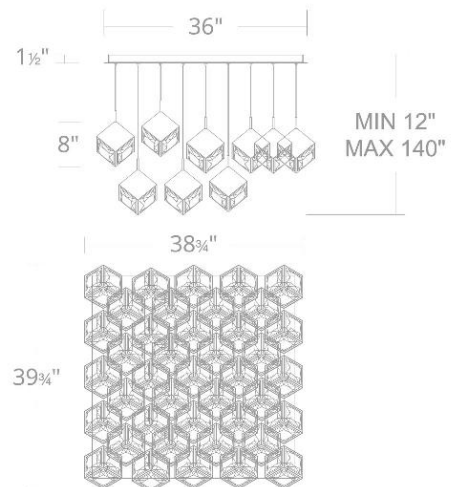

Example: **PD-29313S-BK**

For custom requests please contact customs@wacighting.com

DESCRIPTION

Faceted like a hand-cut jewel, adding a dash of chic to a room's ensemble.

FEATURES

- K9 crystal
- Low profile, adjustable powered aircraft cables for an ultra-clean look
- Built in color temperature adjustability. Switch from 2700K/3000K/3500K/4000K
- NEC CODE (314.24) requires that ceiling outlet boxes in the U.S. support up to 50 lbs.
- This fixture in the 13, 25, & 41 light format exceeds 50 lbs. and must be installed adequately on the ceiling with weight distributed evenly on the mounting backplate.
- Driver concealed within the canopy

Example: **PD-29341S-BK**

For custom requests please contact customs@wacighting.com

DESCRIPTION

Faceted like a hand-cut jewel, adding a dash of chic to a room's ensemble.

FEATURES

- K9 crystal
- Low profile, adjustable powered aircraft cables for an ultra-clean look
- Built in color temperature adjustability. Switch from 2700K/3000K/3500K/4000K
- NEC CODE (314.24) requires that ceiling outlet boxes in the U.S. support up to 50 lbs.
- This fixture in the 13, 25, & 41 light format exceeds 50 lbs. and must be installed adequately on the ceiling with weight distributed evenly on the mounting backplate.
- Driver concealed within the canopy

FINISHES:

LINE DRAWING:

PD-29341S