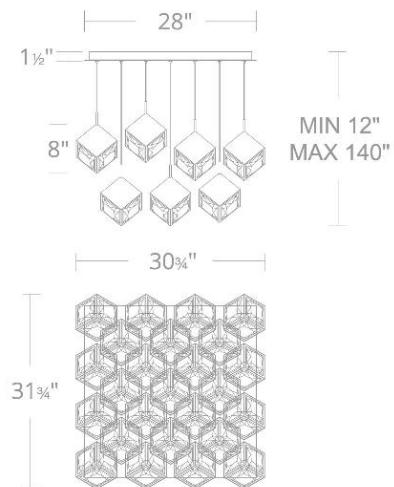

LINE DRAWING: