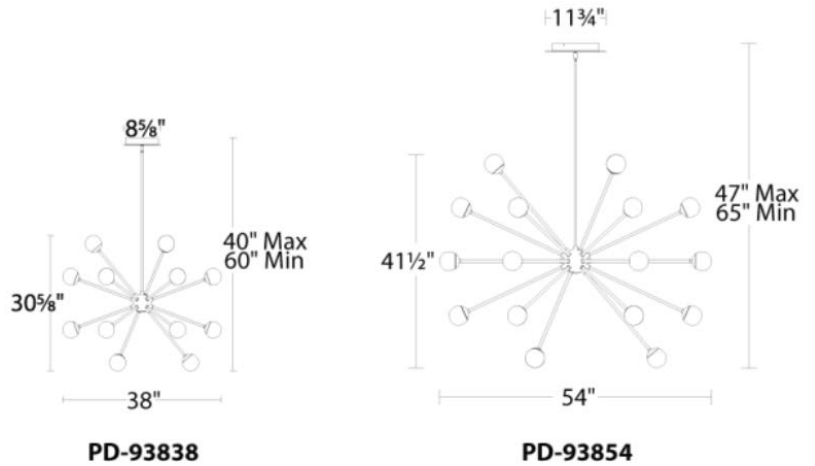

PRODUCT DESCRIPTION

With its contrast of simple shapes, Bossa Nova captures the formal energy of mid-century modernism, but adds a high-tech twist with cutting-edge led light and an installation-friendly design.

FEATURES

- Mouth-blown opal glass shades
- Easy-to-assemble design with quick connections
- Interchangeable rods are varied in length for customization
- Three 12" and one 6" down rod included
- Can be mounted on a sloped ceiling
- Universal voltage driver (120V-220V-227V) concealed within fixture

SPECIFICATIONS

- **Color Temp:** 3000K
- **CRI:** 90
- **Dimming:** 100% - 10% ELV; 100%-5% 0-10V
- **Rated Life:** 50,000 hrs
- **Input:** 120V – 277V
- **Construction:** Aluminum with glass diffuser
- **Light Source:** High output LED
- **Finish:** Black
- **Standards:** ETL & cETL listed, Damp listed, Title 24

ORDER NUMBER

Model	Wattage	Voltage	LED Lumens	Delivered Lumens	Finish
PD-93838	38"	65W	120V-277V	5389	BK
PD-93854	54"	92W		7394	

Example: PD-93838-BK

REPLACEMENT

6" ROD	RPL-ROD-OUT06-BK	GLASS	RPL-GLA-93804
10" ROD	RPL-ROD-OUT10-BK		

dweLED.com
Phone (800) 526.2588
Fax (800) 526.2585

Headquarters/Eastern Distribution Center
44 Harbor Park Drive
Port Washington, NY 11050

Central Distribution Center
1600 Distribution Ct
Lithia Springs, GA 30122

Western Distribution Center
1750 Archibald Avenue
Ontario, CA 91760