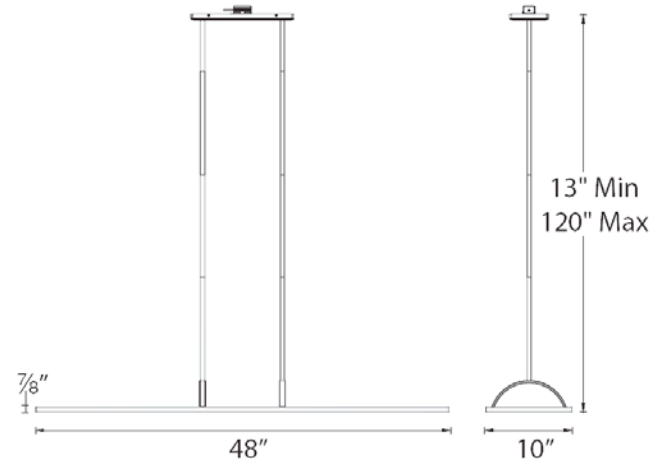

## PRODUCT DESCRIPTION

Like other Line family products, the Line chandelier features a super thin, edge-lit LED panel that provides ambient light. This dramatically proportioned luminaire offers a direct-indirect light distribution which delivers ample light to work surfaces free of shadows while also illuminating the ceiling and upper portion of walls to give the space the sense of immensity. A perfect addition to commercial offices or modern kitchen islands.

## FEATURES

- Super thin, edge-lit LED panel illuminates up and down
- Integral swivel for sloped ceilings
- Six 12 inches and two 6-inch rods included (additional extension rods available)
- Transformer located in J box
- 277V available (special order)

## SPECIFICATIONS

**Color Temp:** 2700k, 3000k

**CRI:** 90

**Dimming:** 100% - 5% ELV

**Rated Life:** 80,000 hrs

**Input:** 120V (277V special order)

**Construction:** Aluminum with acrylic diffuser

**Finish:** Brushed Black, Brushed Aluminum