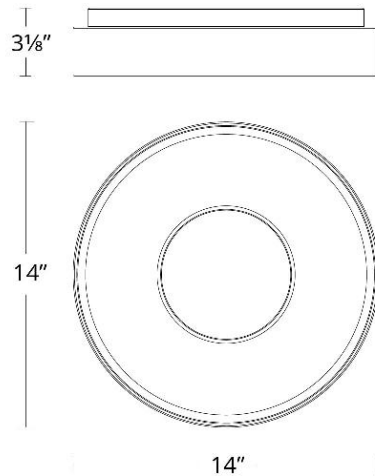

FEATURES

- Faux alabaster. Like real stone, each piece is unique
- 0-10V dimming option (LDS065M010AFE-LO1) available (special order), unit dimensions: 3.4" x 1.2" x 0.5"
- ACLED driverless technology

SPECIFICATIONS

FINISHES:

Black Aged Brass

REPLACEMENT PARTS

RPL-GLA-97414 - Acrylic Cover

LINE DRAWING:

FM-97414