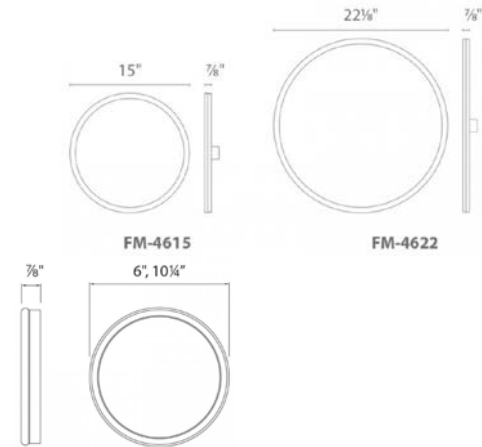

Fixture Type:

Catalog Number:

Project:

Location:

PRODUCT DESCRIPTION

Updated in a stylish brass finish to complement the latest interior trends, this super-slim design floats less than an inch from the wall or ceiling and provides ample light without any shadows or hotspots. Available in brushed brass, titanium, and powder white.

FEATURES

- Edge-lit magic
- Super thin, edge-lit LED panel at less than an inch thick
- High lumen package great for high ceiling applications
- Die-cast aluminum construction
- Wall or ceiling mount with twist-lock mechanism
- Driver located in standard 4" junction box
- Universal driver (120V-220V-277V)
- ADA compliant

SPECIFICATIONS

- Color Temp:** 2700K, 3000K
CRI: 90
Dimming: 100% - 10% ELV;
Rated Life: 70,000hrs (6 and 10") & 50,000hrs* (15 and 22")*
Input: 15" and 22":120V – 277V
 6" and 10": 120V (277 special order)
Construction: Aluminum with acrylic diffuser
Finish: Brushed Brass, Titanium, White
Standards: ETL & cETL listed, Damp listed

ORDER NUMBER

Model	Wattage	Voltage	LED Lumens	Delivered Lumens	Finish
FM-4606-27	6" 8W	120V	551	270	BR <i>Brushed Brass</i> TT <i>Titanium</i> WT <i>White</i>
FM-4606-30	6" 8W		608	300	
FM-4610-27	10" 12W		964	545	
FM-4610-30	10" 12W	1064	600		
FM-4615-27	15" 29W	120V-277V	1495	1485	
FM-4615-30	15" 29W		6340	1660	
FM-4622-27	22" 44W		11115	2235	
FM-4622-30	22" 44W			2375	