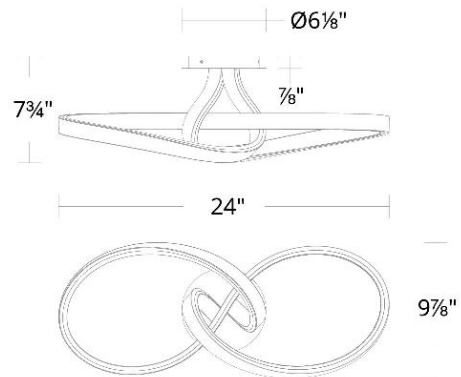

LINE DRAWING: