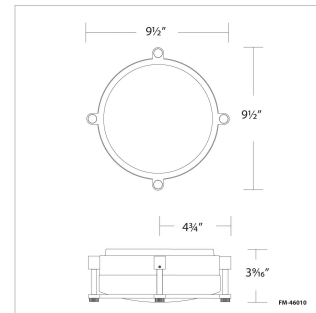

LINE DRAWING