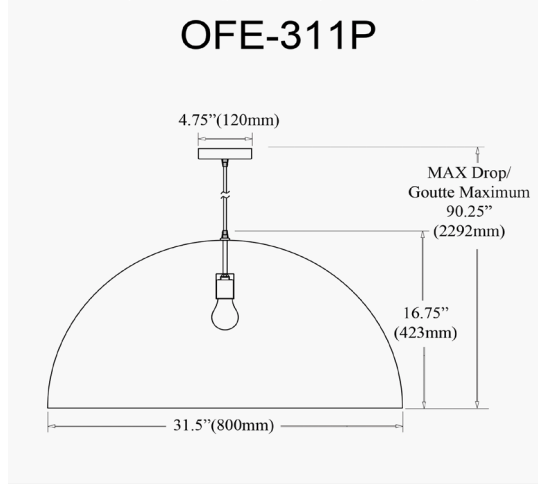

OFE-311P-MB - Ofelia 1LT Pendant, MB & MW

1 Light Incandescent Large Dome Pendant, Matte Black

Height	16.75"
Width/Length	31.5"
Depth	31.5"
Weight	8 lbs

Body Material	Metal
Finish/Color	Matte Black
Type of Finish	Painted

Light Qty	1
Light Base	E26
Light Max Watt	100
Light Inc	No

Dimmable	Dimmable
LED Compatible	LED Compatible
Total Wattage	100W

Second Finish/Color	White
Second Type of Finish	Painted

Rated For	Damp Location
Voltage	120V

Approval	cUL or equivalent
Warranty	1 Year Limited
Install Position	Ceiling

Extension Length	72
-------------------------	----

Date:	Notes:
Fixture Type:	
Job Name:	

Lighting | LED | Shades | Custom Designs