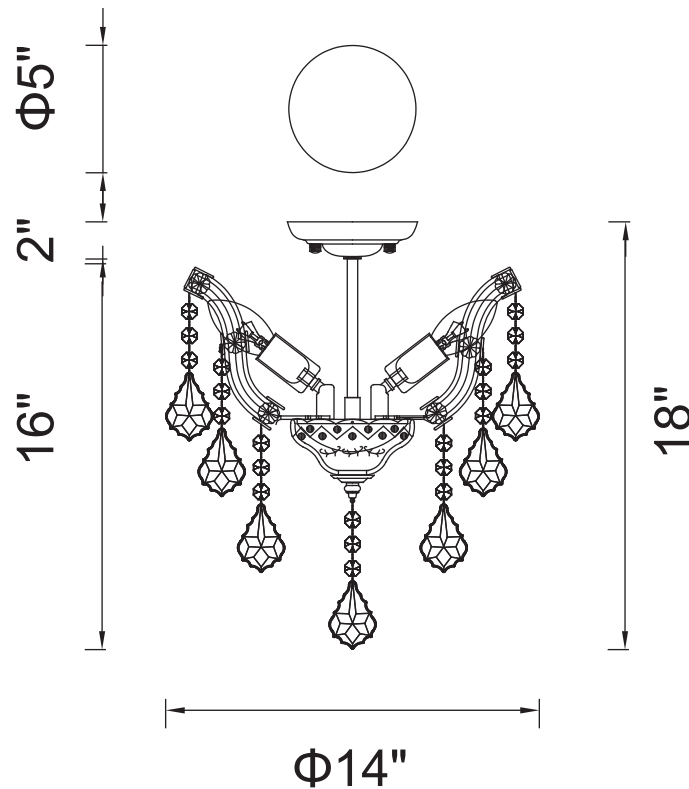

PROJECT: \_\_\_\_\_

FIXTURE TYPE: \_\_\_\_\_

LOCATION: \_\_\_\_\_

CONTACT/PHONE: \_\_\_\_\_

Item	8418C14C-4
Collection	PAYTON
Finish	Chrome
Glass	-----
Crystal	Clear
Input	120V AC,60HZ,AC

Shade	-----
Length/Dia.	14"
Width/Ext.	-----
Height	16"
Maximum	18"
Lumens	-----

Light Source	E12
Bulb Info.	4×60W
Included	-----
Dimmable	No
Color	-----
Weight	