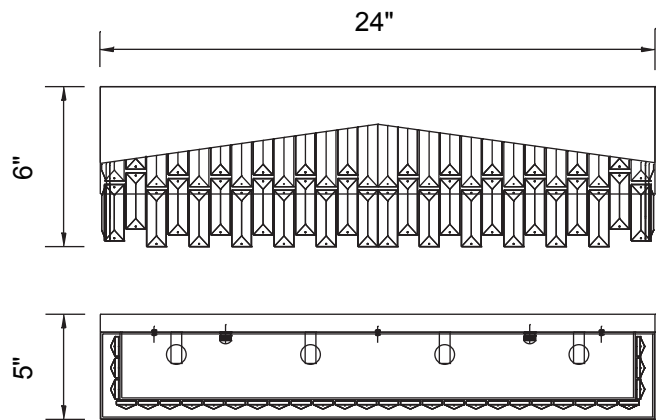

PROJECT: _____
 FIXTURE TYPE: _____
 LOCATION: _____
 CONTACT/PHONE: _____

Item	5674W24C-B
Collection	HAVELY
Category	Vanity Light
Finish	Chrome
Glass	-----
Crystal	Clear
Acrylic	-----

Shade Color	-----
Min Assembled Height	6"
Max Assembled Height	6"
Width	24"
Length	-----
Extension Wall Mounts	5"
Input	120V AC,60HZ,AC

Lumens	-----
Light Source	G9
Bulb Info.	4x40W
Included	-----
Dimmable	Yes
Colour Temp	-----
Weight	5.5 Lbs

CWI Lighting
 2775 Broadway
 Buffalo, NY 14227
 USA

CWI Lighting
 140 Steelcase Rd. W.
 Markham ON. L3R 3J9
 Canada