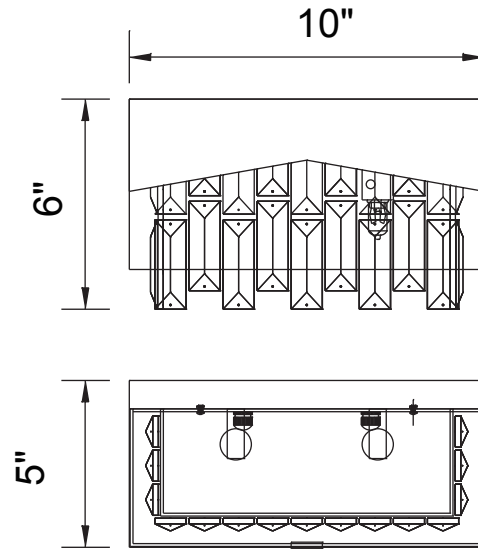

PROJECT: \_\_\_\_\_  
 FIXTURE TYPE: \_\_\_\_\_  
 LOCATION: \_\_\_\_\_  
 CONTACT/PHONE: \_\_\_\_\_

Item	5674W10C-B
Collection	HAVELY
Category	Vanity Light
Finish	Chrome
Glass	-----
Crystal	Clear
Acrylic	-----

Shade Color	-----
Min Assembled Height	6"
Max Assembled Height	6"
Width	10"
Length	-----
Extension Wall Mounts	5"
Input	120V AC,60HZ,AC

Lumens	-----
Light Source	G9
Bulb Info.	2x40W
Included	-----
Dimmable	Yes
Colour Temp	-----
Weight	3.6 Lbs