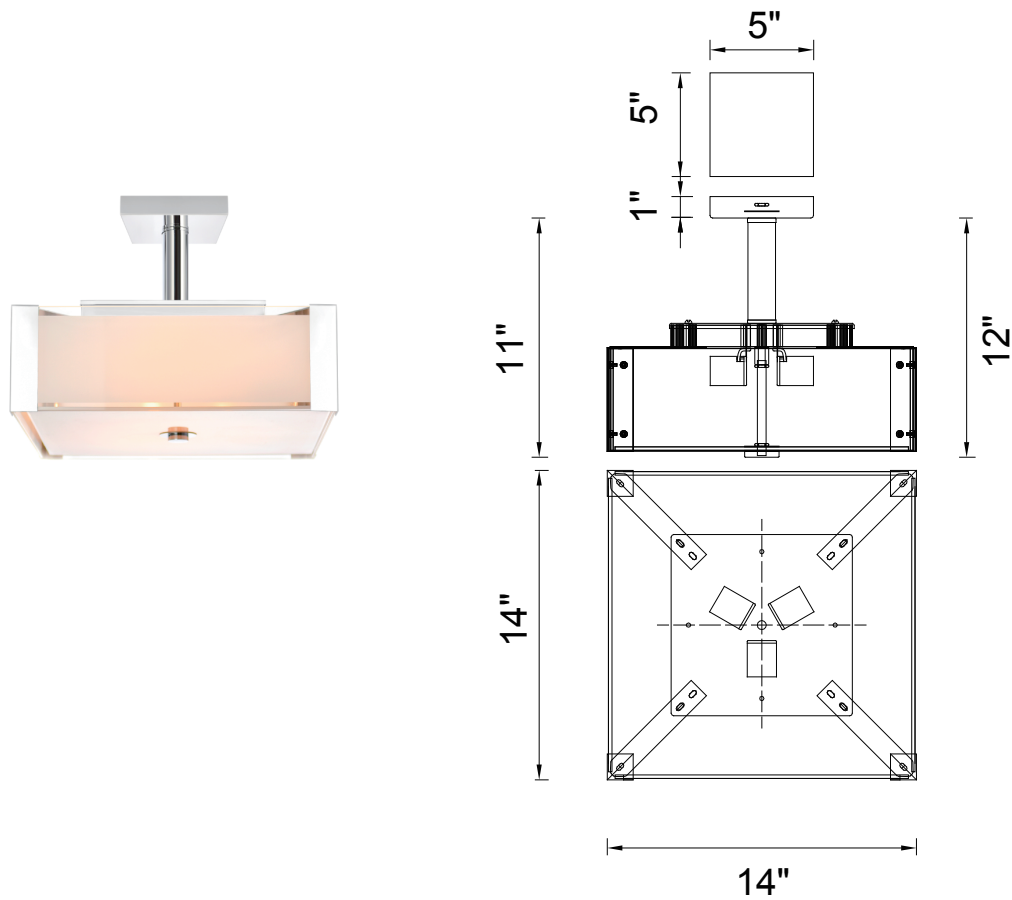

PROJECT: _____

FIXTURE TYPE: _____

LOCATION: _____

CONTACT/PHONE: _____

Item	5571P14C-S
Collection	LUCIE
Category	Mini Pendant
Finish	Chrome
Glass	-----
Crystal	-----
Acrylic	-----

Shade Color	White
Min Assembled Height	12"
Max Assembled Height	12"
Width	14"
Length	14"
Extension Wall Mounts	-----
Input	120V AC,60HZ,AC

Lumens	-----
Light Source	E26
Bulb Info.	3x60W
Included	-----
Dimmable	Yes
Colour Temp	-----
Weight	11.22 Lbs