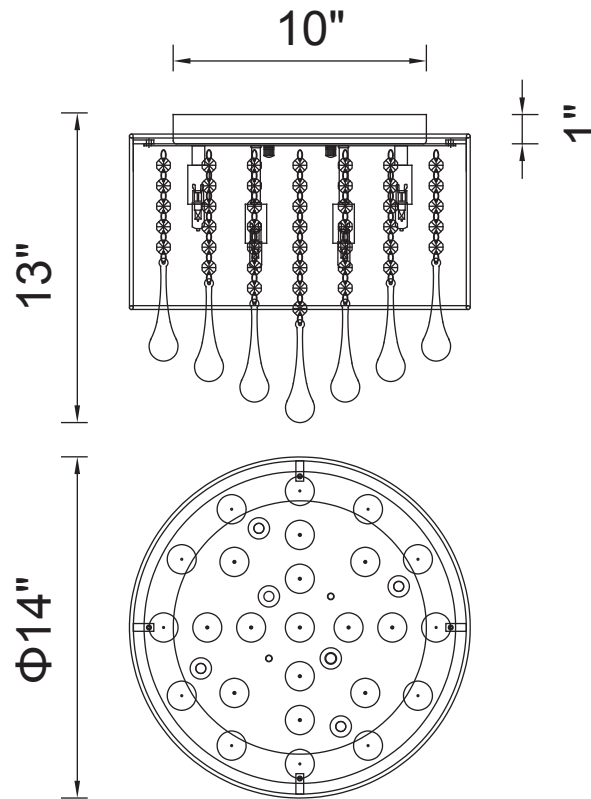

PROJECT: _____

FIXTURE TYPE: _____

LOCATION: _____

CONTACT/PHONE: _____

Item	5006C14C-R
Collection	WATER DROP
Finish	Chrome
Glass	-----
Crystal	Clear
Input	120V AC,60HZ,AC

Shade	Silver
Length/Dia.	14"
Width/Ext.	-----
Height	13"
Maximum	-----
Lumens	-----

Light Source	G9
Bulb Info.	6×40W
Included	-----
Dimmable	No
Color	-----
Weight	-----