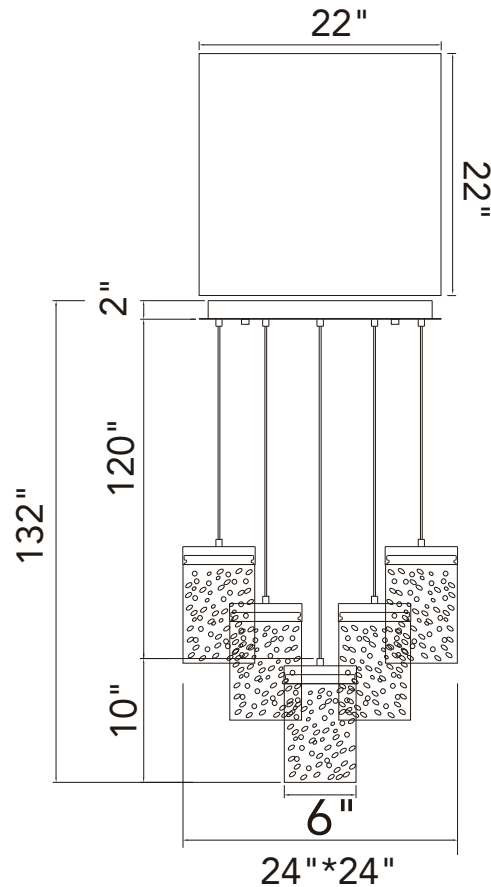

PROJECT: \_\_\_\_\_  
 FIXTURE TYPE: \_\_\_\_\_  
 LOCATION: \_\_\_\_\_  
 CONTACT/PHONE: \_\_\_\_\_

Item	1587P24-17-624
Collection	LAVA
Category	Chandelier
Finish	Brass
Glass	-----
Crystal	Clear
Acrylic	-----

Shade Color	-----
Min Assembled Height	12"
Max Assembled Height	132"
Width	24"
Length	24"
Extension Wall Mounts	-----
Input	120V AC,60HZ,AC

Lumens	9880
Light Source	Integrated LED
Bulb Info.	190W
Included	Yes
Dimmable	Yes
Colour Temp	3000K
Weight	124.3 Lbs