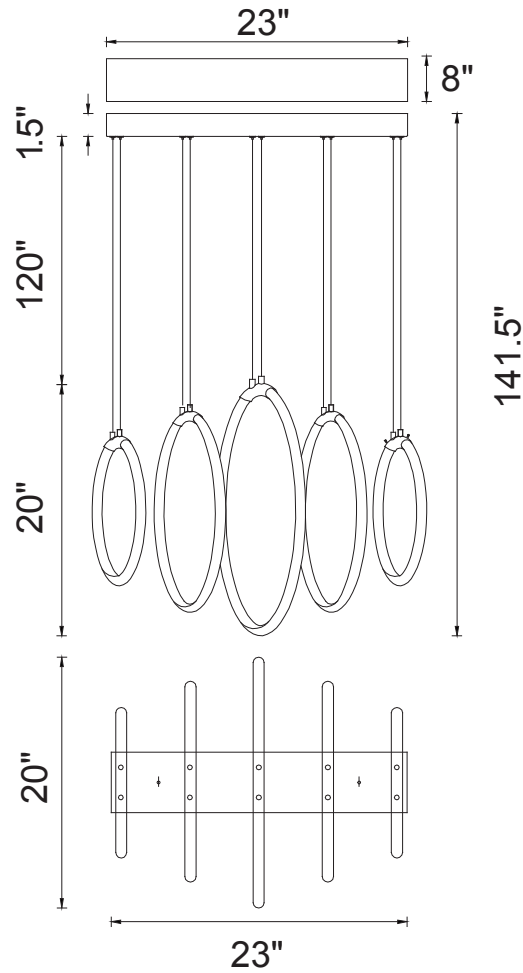

PROJECT: \_\_\_\_\_  
 FIXTURE TYPE: \_\_\_\_\_  
 LOCATION: \_\_\_\_\_  
 CONTACT/PHONE: \_\_\_\_\_

Item	1273P23-5-602-RC
Collection	HOOPS
Category	Chandelier
Finish	Satin Gold
Glass	-----
Crystal	-----
Acrylic	White

Shade Color	-----
Min Assembled Height	21.5"
Max Assembled Height	141.5"
Width	23"
Length	20"
Extension Wall Mounts	-----
Input	120V AC,60HZ,AC

Lumens	2184
Light Source	Integrated LED
Bulb Info.	42W
Included	Yes
Dimmable	Yes
Colour Temp	3000K
Weight	12.6 Lbs