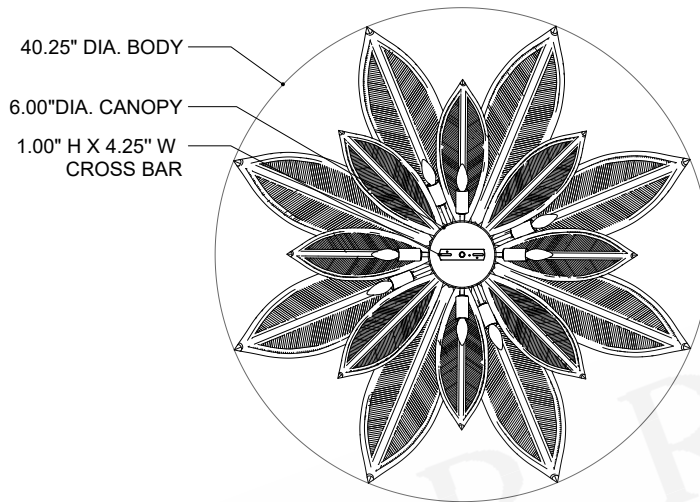

ITEM: 9000-1298

Overall Dimensions

Height: 23.25"

Diameter: 40.25

TOP VIEW

CANOPY DETAIL

FRONT VIEW