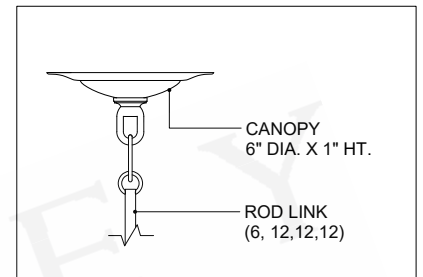

ITEM: 9000-1298

Overall Dimensions

Height: 23.25"

Diameter: 40.25

TOP VIEW

CANOPY DETAIL

FRONT VIEW