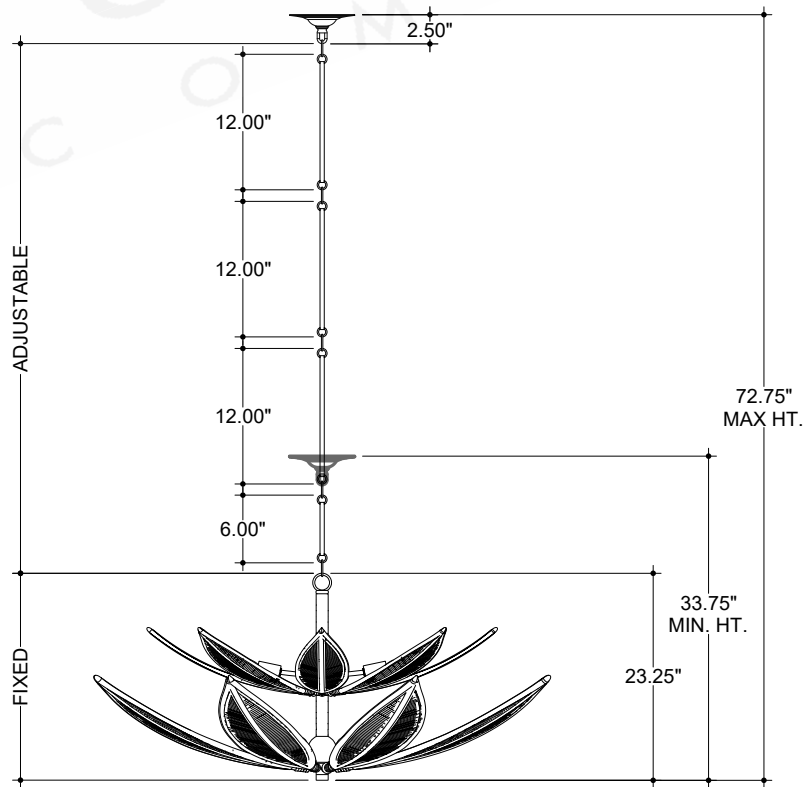

ITEM: 9000-1298

Overall Dimensions

Height: 23.25"

Diameter: 40.25

TOP VIEW

CANOPY DETAIL

FRONT VIEW