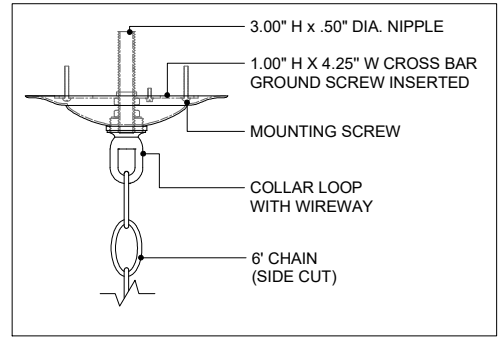

TOP VIEW

CANOPY DETAIL

FRONT VIEW

9000-0870

ALL WORK © 2021 CURREY & COMPANY