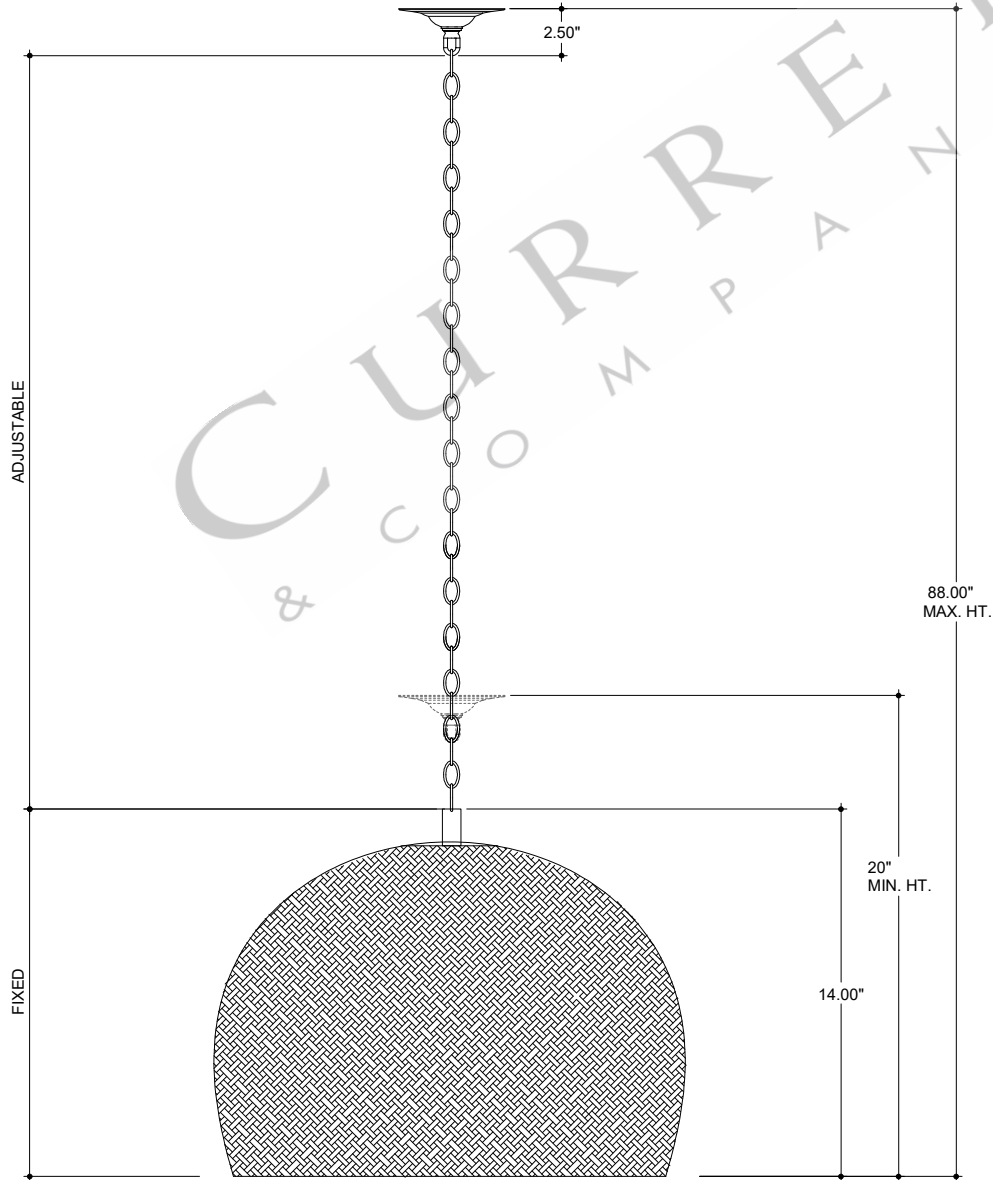

TOP VIEW

CANOPY DETAIL

FRONT VIEW

9000-0870

ALL WORK © 2021 CURREY & COMPANY