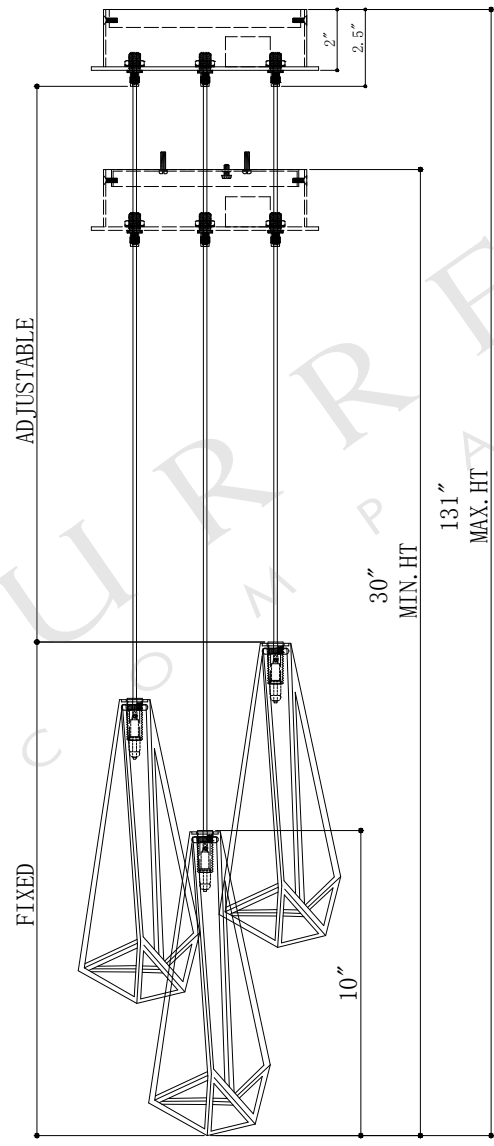

7.5"DIA*2.5"H.CANOPY
 6.25"DIA*0.5"H.MOUNTING PLATE COVER
 4"DIA*10"H SHADE

CANOPY DETAIL

TOP VIEW

FRONT VIEW