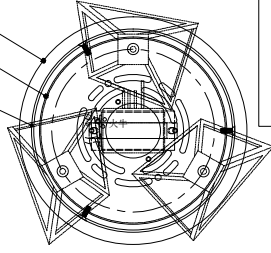

7.5"DIA*2.5"H.CANOPY
 6.25"DIA*0.5"H.MOUNTING PLATE COVER
 4"DIA*10"H SHADE

CANOPY DETAIL

TOP VIEW

FRONT VIEW