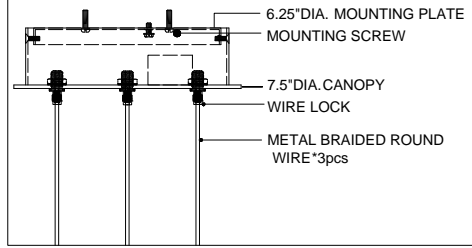

7.5"DIA*2.5"H.CANOPY
 6.25"DIA*0.5"H.MOUNTING PLATE COVER
 4"DIA*10"H SHADE

CANOPY DETAIL

TOP VIEW

FRONT VIEW