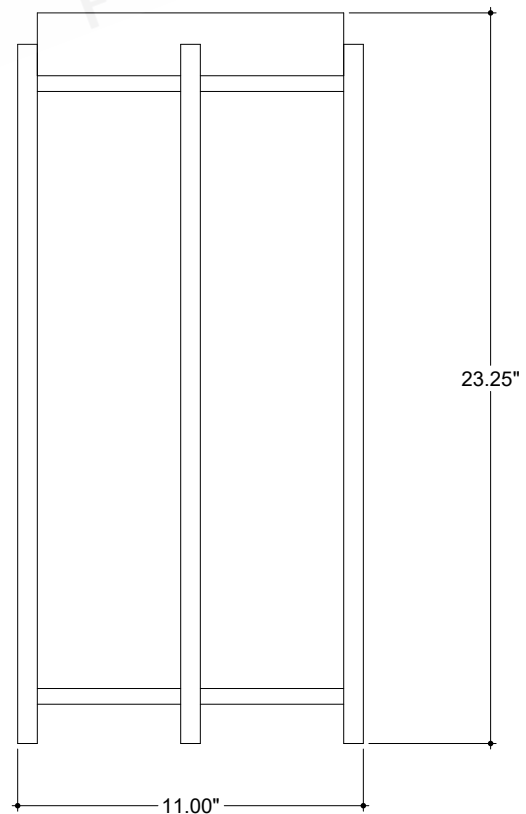

ITEM: 4000-0225

Overall Dimensions

Width: 13"

Depth: 11"

Height: 23.25"

TOP VIEW

FRONT VIEW

SIDE VIEW