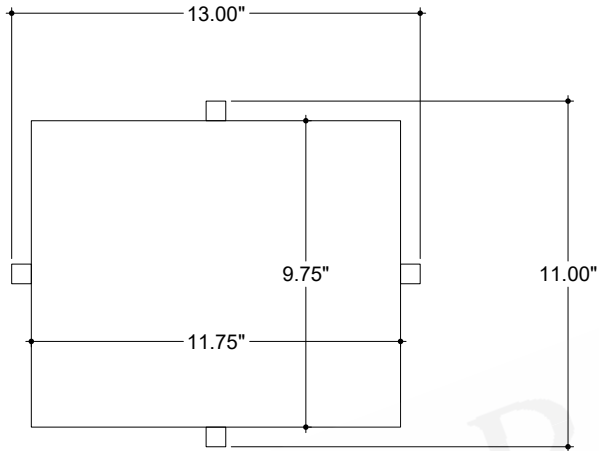

ITEM: 4000-0225

Overall Dimensions

Width: 13"

Depth: 11"

Height: 23.25"

TOP VIEW

FRONT VIEW

SIDE VIEW