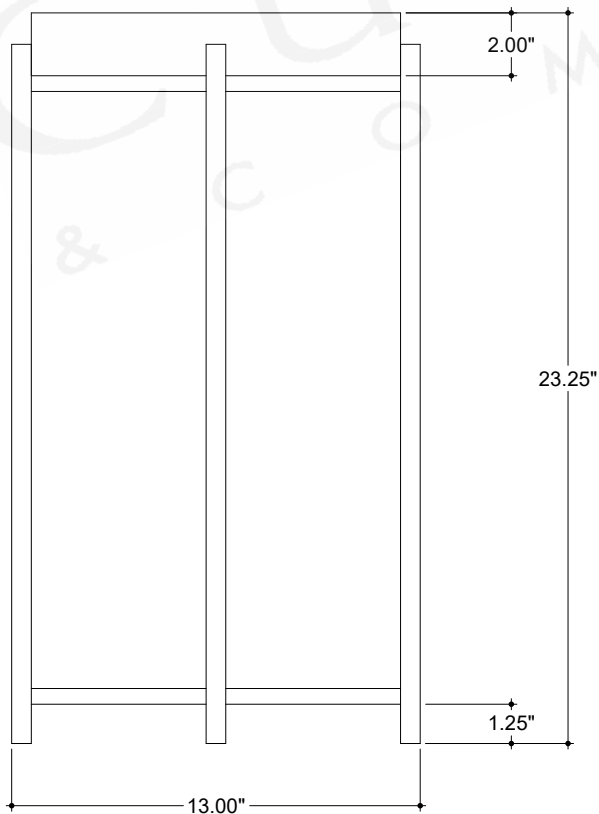

ITEM: 4000-0225

Overall Dimensions

Width: 13"

Depth: 11"

Height: 23.25"

TOP VIEW

FRONT VIEW

SIDE VIEW