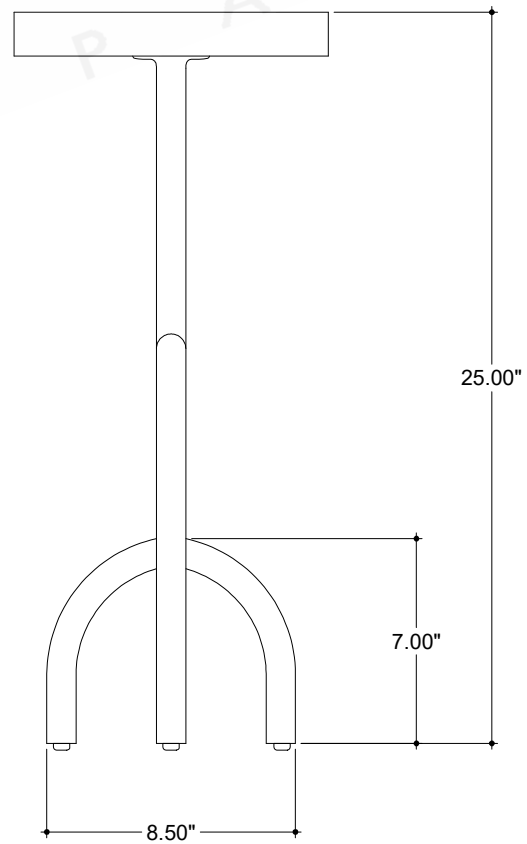

ITEM: 4000-0212

Overall Dimensions

Diameter: 10.75"

Height: 25"

TOP VIEW

FRONT VIEW

SIDE VIEW