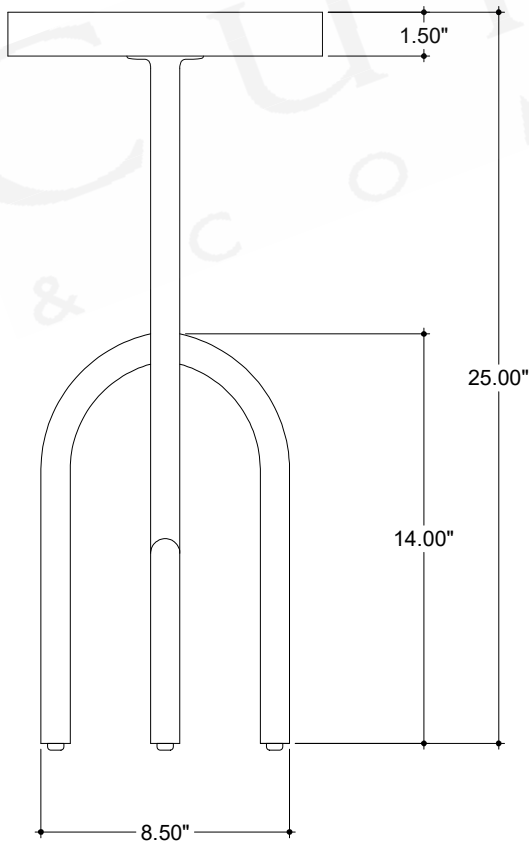

ITEM: 4000-0212

Overall Dimensions

Diameter: 10.75"

Height: 25"

TOP VIEW

FRONT VIEW

SIDE VIEW