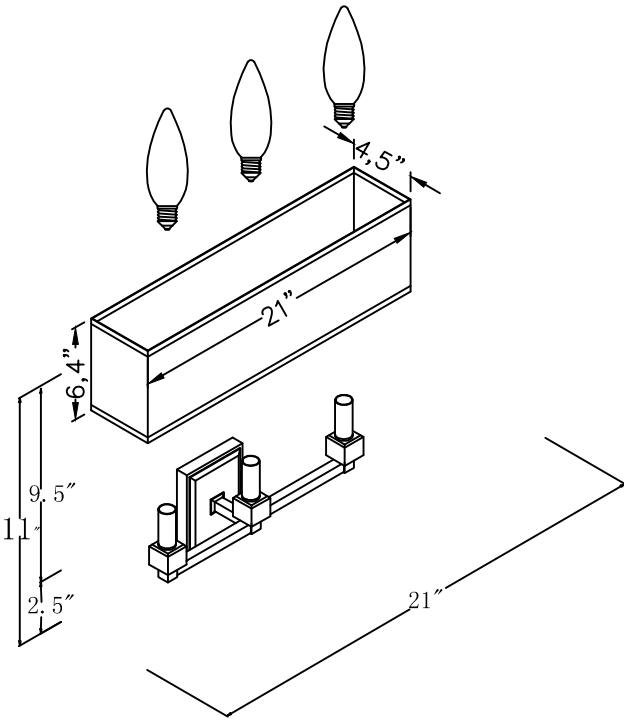

CRYSTORAMA

1958

95 Cantiague Rock Road, Westbury NY 11590
 ph:516.931.9090 fax:516.931.1254
 info@crystorama.com www.crystorama.com

MODEL# : 8883-OR
ASSEMBLY AND DRESSING INSTRUCTIONS

IMPORTANT
 TURN OFF THE POWER AT THE
 MAIN
 FUSE OR CIRCUIT BREAKER
 BOX
 BEFORE STARTING
 INSTALLATION