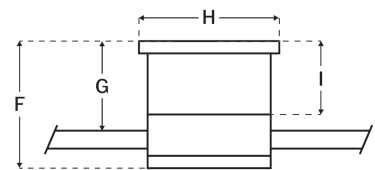

Warranty

Limited Lifetime Warranty

Ceiling Drop Dimensions

F: Overall Height	10.04"
G: Blade to Ceiling Height	6.77"
H: Housing Width	6.04"
I: Housing Height	6.71"

Electrical/Lighting

Amps (High Speed):	0.41
Light Source Type:	Integrated LED
Number of Bulbs:	1
Bulbs Included:	Yes
Total Lighting Wattage:	18
Dimmable:	Yes
Delivered Lumens:	820
CRI:	90
Color Temp:	3000K
Lens Type:	Frost White Acrylic
Lens Cover:	Yes
Uplight:	No
Control Type Included:	WIDC-Remote
Optional Controls:	No
WiFi Enabled:	Yes

This item is not
available for sale
or shipment to
Canada