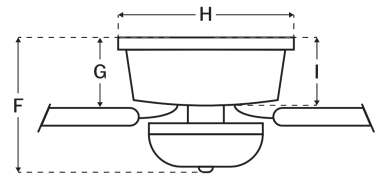

CRAFTMADE™

WHL42FB5C1

Wheeler 42" Fan With Optional 2-Light Bowl Light Kit Flat Black

UPC#647881262167

Additional Finishes

WHL42BNK5C1

WHL42W5C1

Measurements

Blade Sweep (in):	42
Height (in):	13.43
Product Weight (lbs):	13.23
Lead Wire (in):	8
Carton Length (in):	22.99
Carton Width (in):	11.42
Carton Height (in):	10.51
Carton Cube:	1.6
Carton Weight (lbs):	15.65

Motor

Motor Material:	Silicon Steel
Motor Technology:	AC
Motor Size (mm):	153x12
Mounting Options:	Flush Mount
Motor Type:	3-Speed Reversible
Indoor/Outdoor Rating:	Indoor

Ceiling Drop Dimensions

F: Overall Height	13.43"
G: Blade to Ceiling Height	7.05"
H: Housing Width	9.92"
I: Housing Height	6.3"